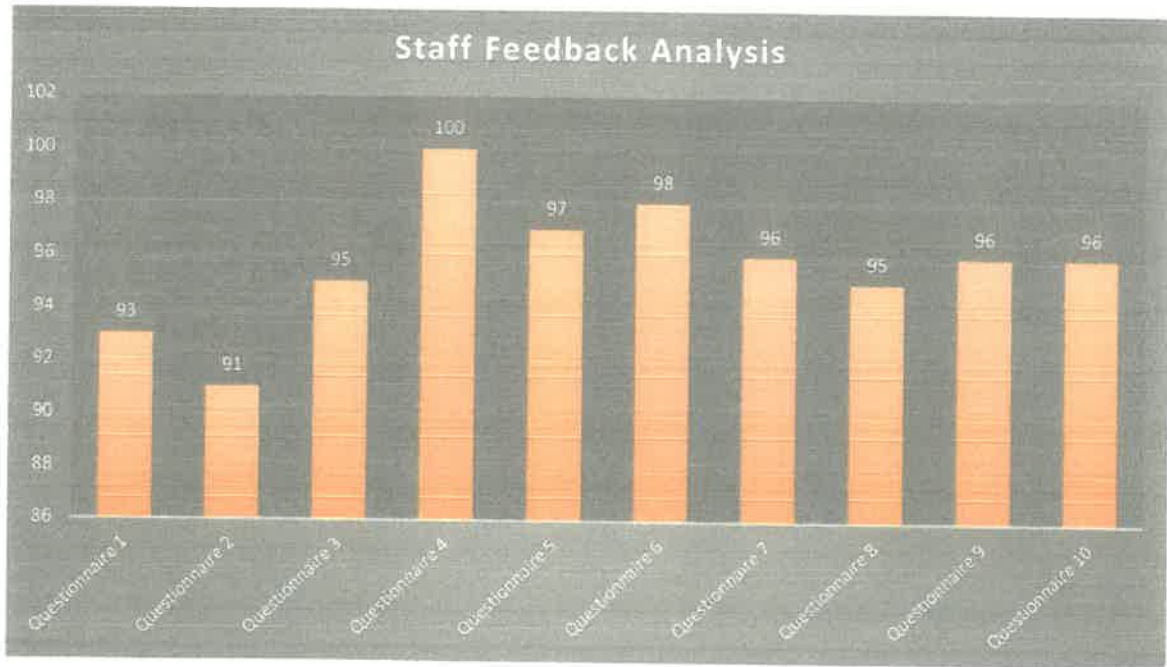

A.M. REDDY

Memorial College of Engineering and Technology

Approved by AICTE, New Delhi, Affiliated to JNTUK-Kakinada

SPONSORED BY

ATLURI MASTAN REDDY EDUCATIONAL SOCIETY, REG. NO. 450/2003

An ISO 9001:2015 Certified Institution

Web : www.amreddyengineering.ac.in

E-mail: principal.amreddyengineering@gmail.com

IQAC

PRINCIPAL

Principal
A.M. REDDY MEMORIAL COLLEGE OF
ENGINEERING & TECHNOLOGY
PETLURIVARI PALEM,
Narasaraopet (Mdi), Guntur District

Principal
A.M. REDDY MEMORIAL COLLEGE OF
ENGINEERING & TECHNOLOGY
PETLURIVARI PALEM,
Narasaraopet (Mdi), Guntur District