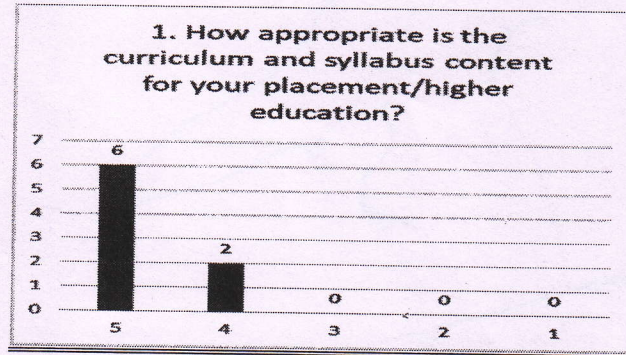

A.M. REDDY MEMORIAL COLLEGE OF ENGINEERING AND TECHNOLOGY

ESTD : 2007

Approved by AICTE, New Delhi, Affiliated to JNTUK-Kakinada

Web : www.amreddyengineering.ac.in, E.mail: principal.amreddyengineering@gmail.com
VINUKONDA ROAD, PETLURIVARIPALEM(POST), NARASARAOPET, GUNTUR (DIST), ANDHRA PRADESH, PIN:522601, 08647-247190.

1. How appropriate is the curriculum and syllabus content for your placement/higher education?

2. Rate Experiential learning of the cour