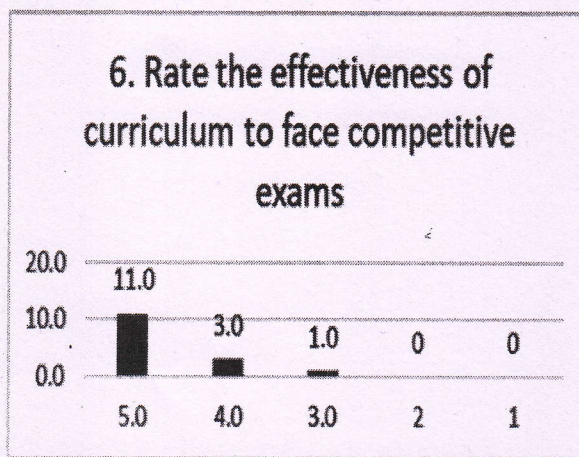

Principal
A.M. REDDY MEMORIAL COLLEGE OF
ENGINEERING & TECHNOLOGY
PETLURIVARI PALEM
Narasaraopet (Mdl), Guntur