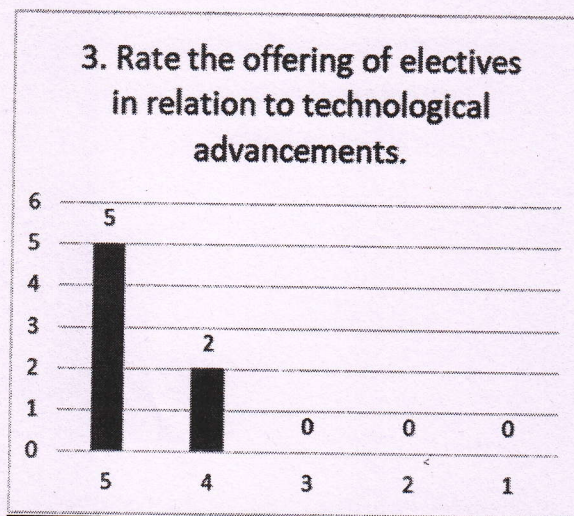

3. Rate the offering of electives in relation to technological advancements.

Principal
A.M REDDY MEMORIAL COLLEGE OF
ENGINEERING & TECHNOLOGY
PETLURIVARI PALEM
Narasaraopet (Mdl), Gunt