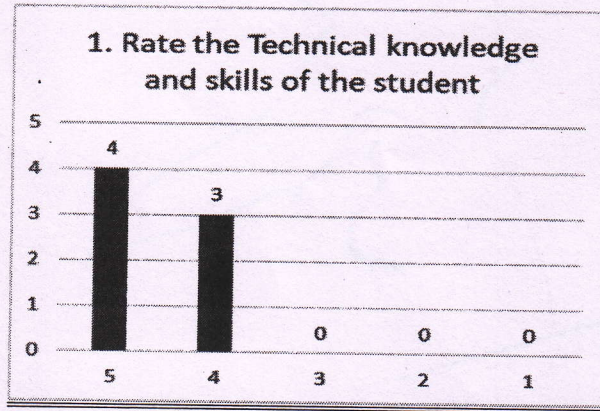

A.M. REDDY MEMORIAL COLLEGE OF ENGINEERING AND TECHNOLOGY

Approved by AICTE, New Delhi, Affiliated to JNTUK-Kakinada

Web : www.amreddyengineering.ac.in, E.mail: principal.amreddyengineering@gmail.com
VINUKONDA ROAD, PETLURIVARIPALEM(POST), NARASARAOPET, GUNTUR (DIST), ANDHRA PRADESH, PIN:522601, 08647-247190.

1. Rate the Technical knowledge and skills of the student