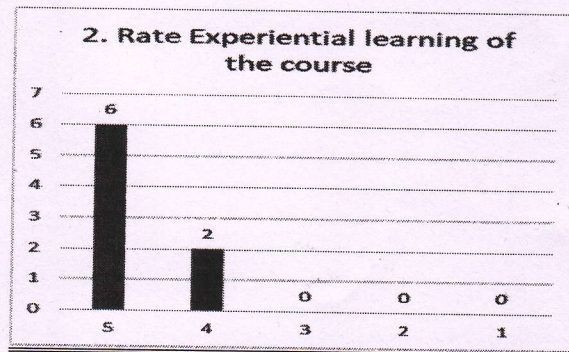

3. Rate the transparency of the academic processes of the institute