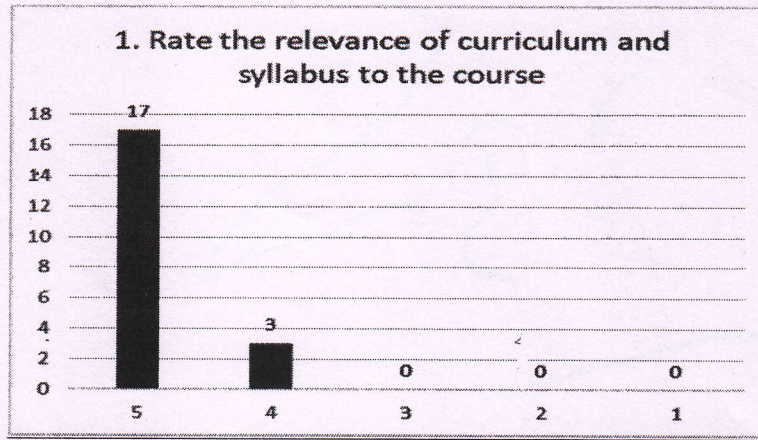

A.M. REDDY MEMORIAL COLLEGE OF ENGINEERING AND TECHNOLOGY

Approved by AICTE, New Delhi, Affiliated to JNTUK-Kakinada

Web : www.amreddyengineering.ac.in, E.mail: principal.amreddyengineering@gmail.com
VINUKONDA ROAD, PETLURIVARIPALEM(POST), NARASARAOPET, GUNTUR (DIST), ANDHRA PRADESH, PIN:522601, 08647-247190.

1. Rate the relevance of curriculum and syllabus to the course