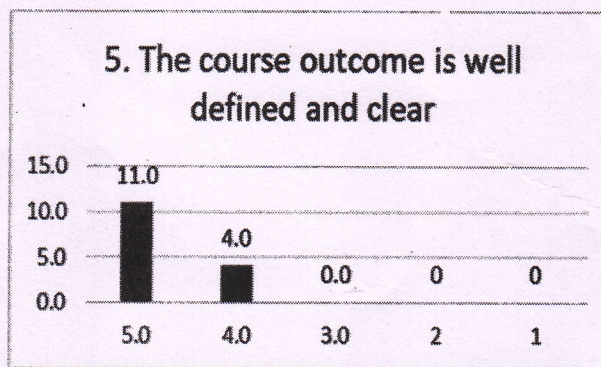

6. Rate the effectiveness of curriculum to face competitive exams