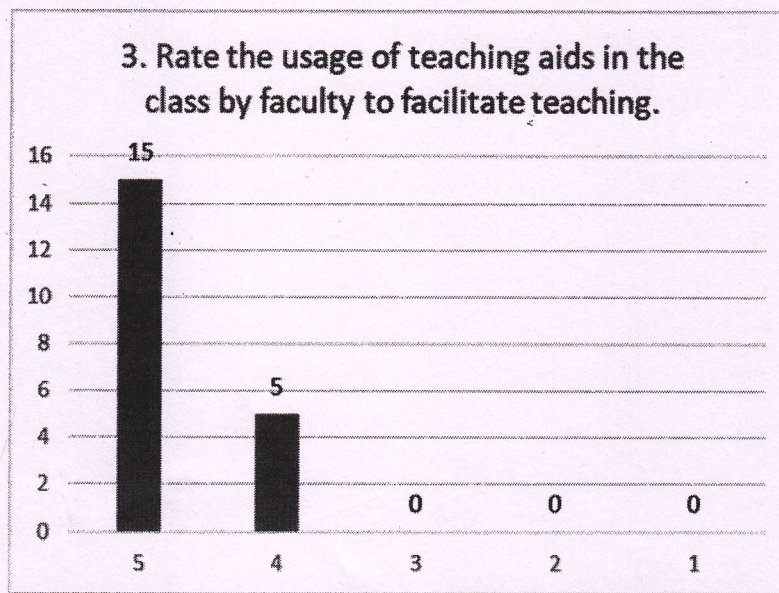

3. Rate the usage of teaching aids in the class by faculty to facilitate teaching.

Principa

A.M REDDY MEMORIAL COLLEGE OF
ENGINEERING & TECHNOLOGY
PETLURIVARI PALEM
Narasaraopet (Mdl), Guntur Dt.