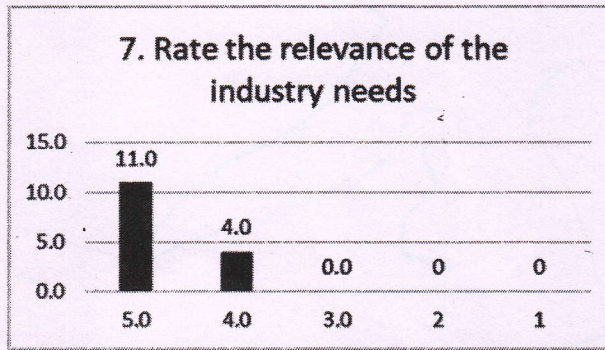

A.M. REDDY MEMORIAL COLLEGE OF ENGINEERING AND TECHNOLOGY

Approved by AICTE, New Delhi, Affiliated to JNTUK-Kakinada

Web : www.amreddyengineering.ac.in, E.mail: principal.amreddyengineering@gmail.com
VINUKONDA ROAD, PETLURIVARIPALEM(POST), NARASARAOPET, GUNTUR (DIST), ANDHRA PRADESH, PIN:522601, 08647-247190.

7. Rate the relevance of the industry needs