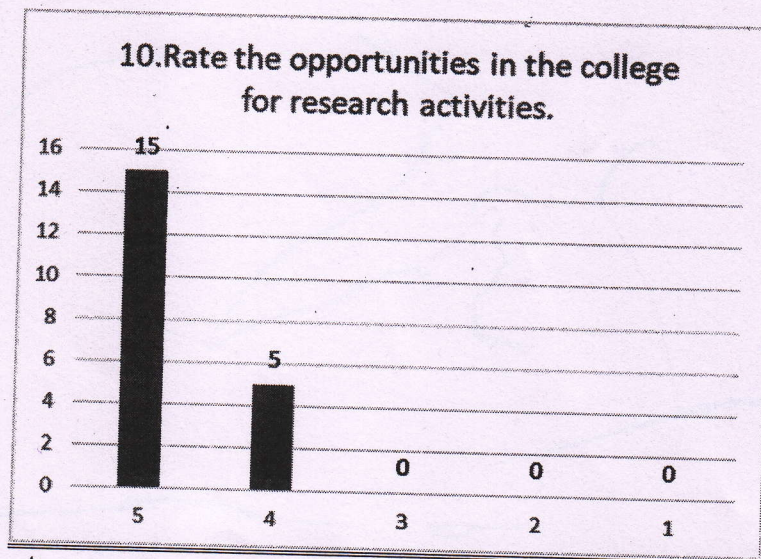

A.M. REDDY MEMORIAL COLLEGE OF ENGINEERING AND TECHNOLOGY

ESTD: 2007

Approved by AICTE, New Delhi, Affiliated to JNTUK-Kakinada

Web : www.amreddyengineering.ac.in, E.mail: principal.amreddyengineering@gmail.com
VINUKONDA ROAD, PETLURIVARIPALEM(POST), NARASARAOPET, GUNTUR (DIST), ANDHRA PRADESH, PIN:522601, 08647-247190.

10. Rate the opportunities in the college for research activities.

Principal
A.M REDDY MEMORIAL COLLEGE OF
ENGINEERING & TECHNOLOGY
PETLURIVARI PALEM
Narasaraopet (Mdl), Guntur(Dt)

Principal
A.M REDDY MEMORIAL COLLEGE
ENGINEERING & TECHNOLOGY
PETLURIVARI PAL
Narasaraopet (Mdl), Guntur