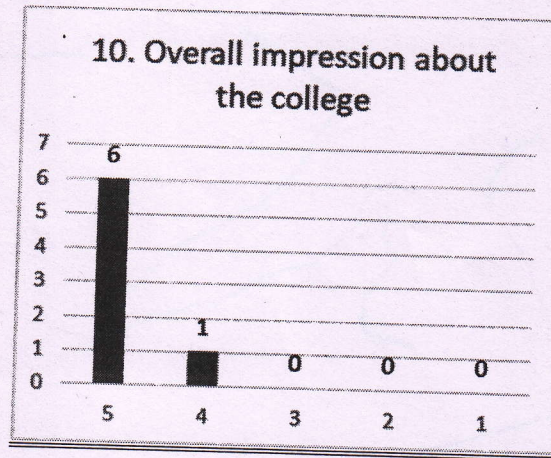

CC- HM

A.M. REDDY MEMORIAL COLLEGE OF ENGINEERING AND TECHNOLOGY

ESTD : 2007

Approved by AICTE, New Delhi, Affiliated to JNTUK-Kakinada

Web : www.amreddyengineering.ac.in, E.mail: principal.amreddyengineering@gmail.com
VINUKONDA ROAD, PETLURIVARIPALEM(POST), NARASARAOPET, GUNTUR (DIST), ANDHRA PRADESH. PIN:522601, 08647-247190.

10. Overall impression about the college

[Signature]
Principal
A.M REDDY MEMORIAL COLLEGE OF
ENGINEERING & TECHNOLOGY
PETLURIVARI PALEM
Narasaraopet (Mdl), Guntur, D

[Signature]
Principal
A.M REDDY MEMORIAL COLLEGE OF
ENGINEERING & TECHNOLOGY
PETLURIVARI PALEM
Narasaraopet (Mdl), Guntur, D