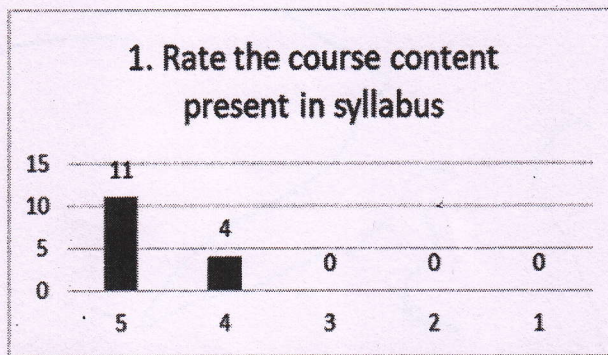

ESTD : 2007

A.M. REDDY MEMORIAL COLLEGE OF ENGINEERING AND TECHNOLOGY

Approved by AICTE, New Delhi, Affiliated to JNTUK-Kakinada

Web : www.amreddyengineering.ac.in, E.mail: principal.amreddyengineering@gmail.com
VINUKONDA ROAD, PETLURIVARIPALEM(POST), NARASARAOPET, GUNTUR (DIST), ANDHRA PRADESH, PIN:522601, 08647-247190.

1. Rate the course content present in syllabus