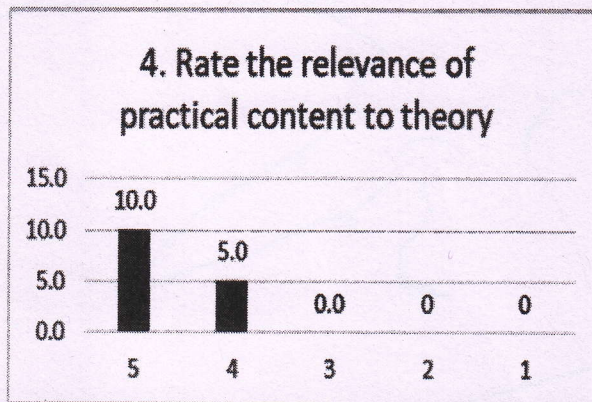

4. Rate the relevance of practical content to theory

5. The course outcome is well defined and clear