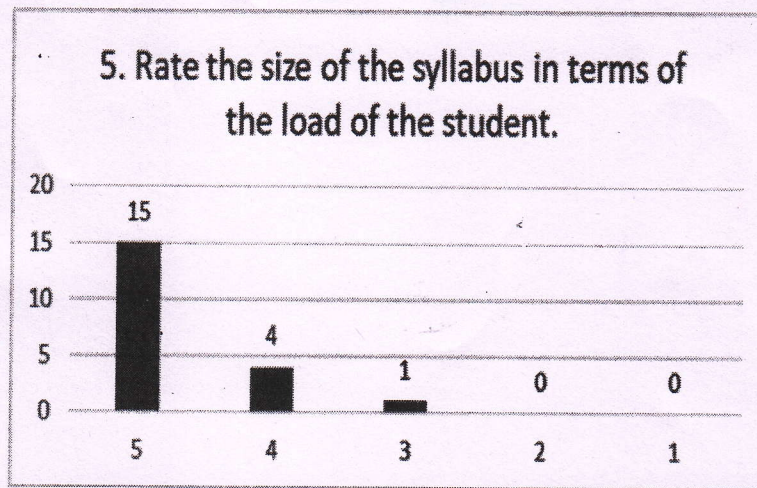

6. Rate the out of the class room learning (Guest lectures, seminars, workshops, value added programs, conferences and competitions)