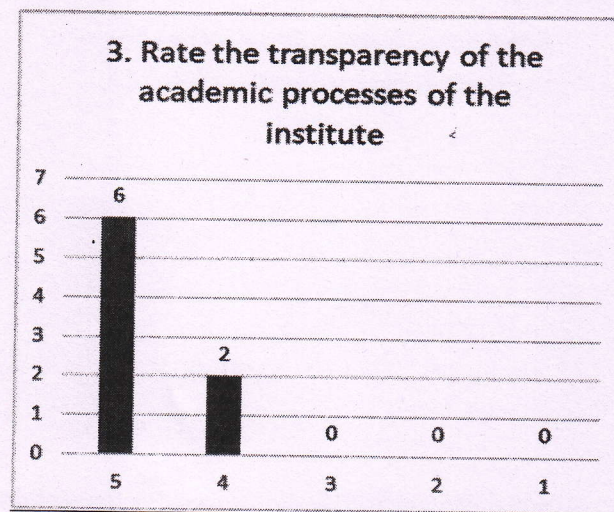

Principal
A.M REDDY MEMORIAL COLLEGE OF
ENGINEERING & TECHNOLOGY
PETLURIVARI PALEM
Narasaraopet (Mdl), Guntur, Dt