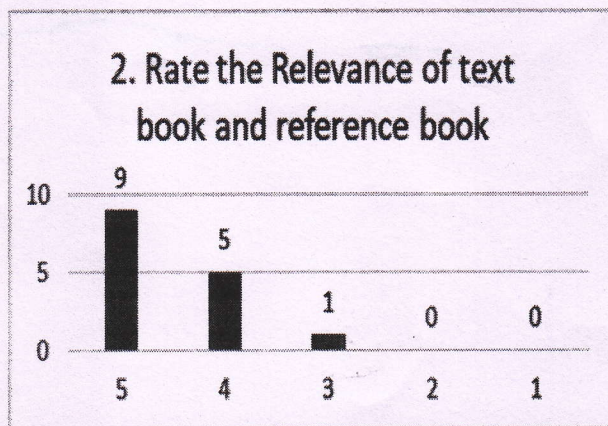

2. Rate the Relevance of text book and reference book