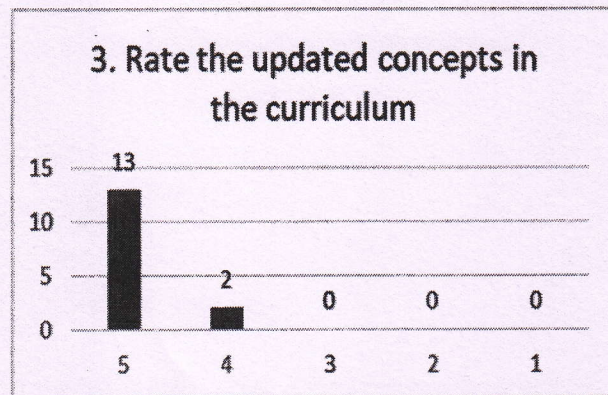

3. Rate the updated concepts in the curriculum

Principal
A.M. REDDY MEMORIAL COLLEGE OF
ENGINEERING & TECHNOLOGY
PETLURIVARI PALEM
Narasaraopet (Mdl), Guntur(D)