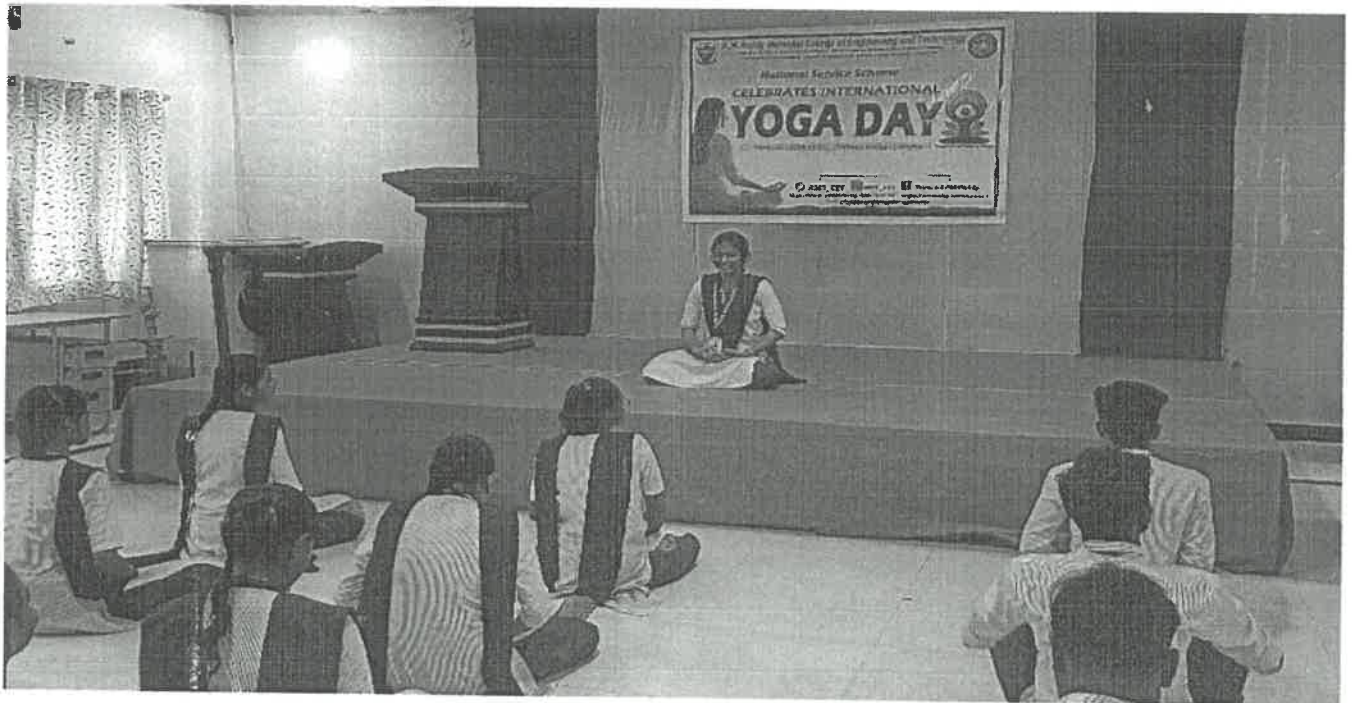

Conducting of International Yoga Day on 21/06/2019 in college Seminar Hall

Coordinator

Principal
A.M. REDDY MEMORIAL COLLEGE OF
ENGINEERING & TECHNOLOGY
PETLURIVARI PALEM
Narasaraopet (Mdl), Guntur, D.

Principal
A.M. REDDY MEMORIAL COLLEGE OF
ENGINEERING & TECHNOLOGY
PETLURIVARI PALEM
Narasaraopet (Mdl), Guntur, D.