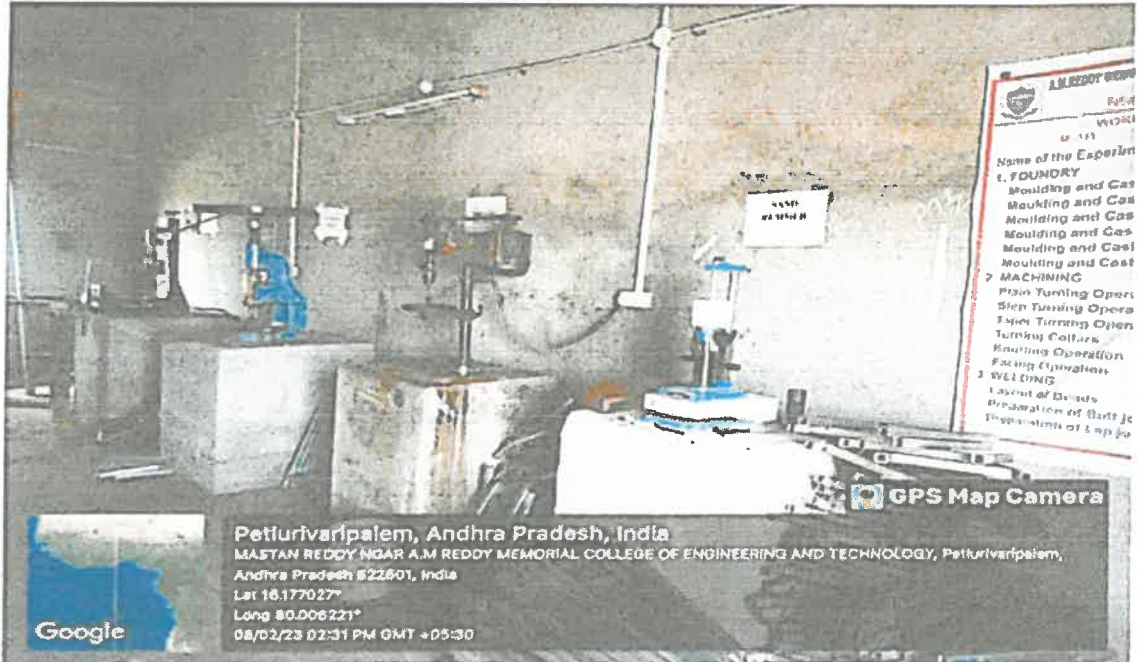

ENGINEERING WORKSHOP-II LAB

GPS Map Camera

Petlurivaripalem, Andhra Pradesh, India
MASTAN REDDY NGAR A.M REDDY MEMORIAL COLLEGE OF ENGINEERING AND TECHNOLOGY, Petlurivaripalem,
Andhra Pradesh 522601, India
Lat 16.177027°
Long 80.006221°
08/02/23 02:31 PM GMT +05:30

Google

ENGINEERING WORKSHOP-I LAB

Principal
A.M REDDY MEMORIAL COLLEGE OF
ENGINEERING & TECHNOLOGY
PETLURIVARI PALEM
Narasaraopet (Mdl), Guntur Dt.

Principal
A.M REDDY MEMORIAL COLLEGE OF
ENGINEERING & TECHNOLOGY
PETLURIVARI PALEM
Narasaraopet (Mdl), Guntur Dt.