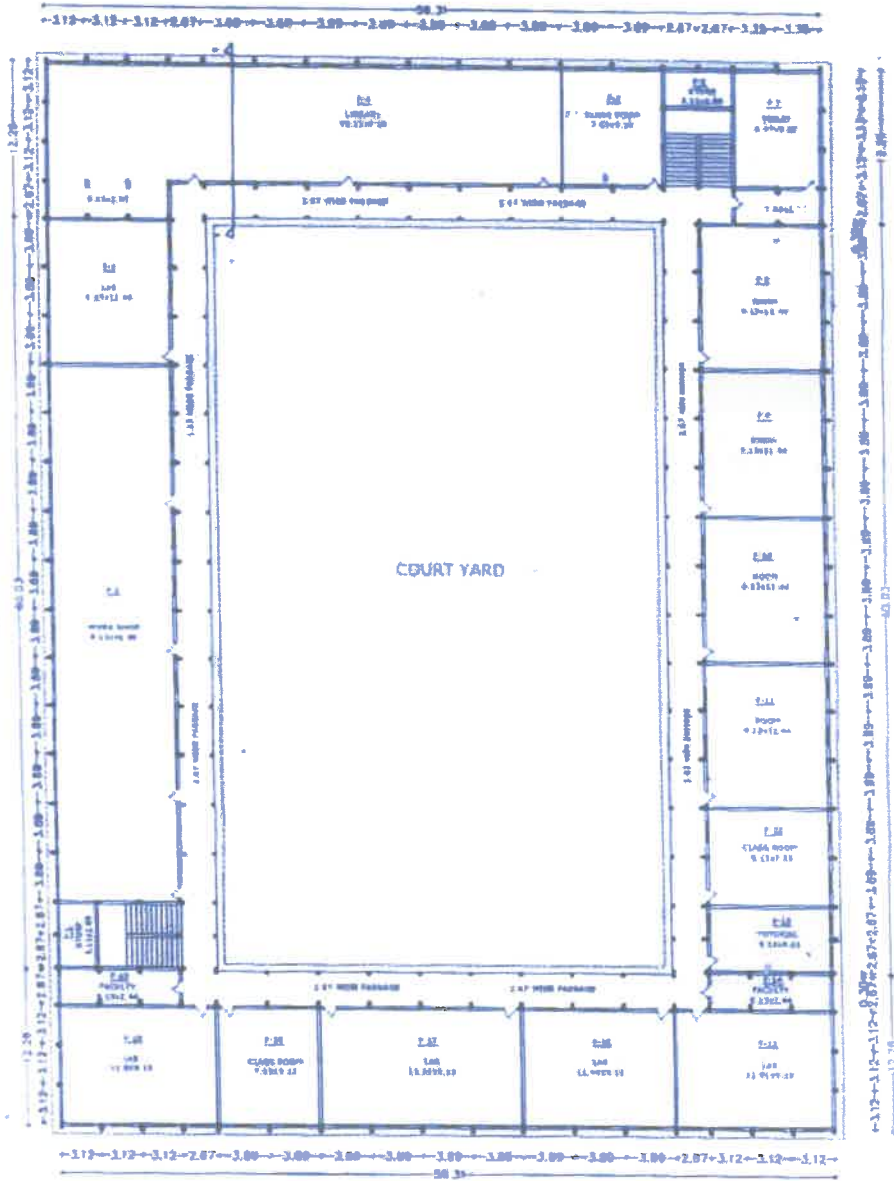

A.M. REDDY

Memorial College of Engineering and Technology

Approved by AICTE, New Delhi, Affiliated to JNTUK-Kakinada

SPONSORED BY

ATLURI MASTAN REDDY EDUCATIONAL SOCIETY, REG. NO. 450/2003

An ISO 9001:2015 Certified Institution

Web : www.amreddyengineering.ac.in

E.mail: principal.amreddyengineering@gmail.com

Vinukonda Road, Petlurivaripalem, Narasaraopet

Palnadu (D.t)- 522601, Contact : 08647-247190

FIRST FLOOR

Cell : 9440
U. Bala Chandra Kantli
Consulting Architect & Regd.
Architect Council of Architects
Municipal Registration Licence No. 121/2011

Principal
A.M REDDY MEMORIAL COLLEGE OF
ENGINEERING & TECHNOLOGY
PETLURIVARI PALEM
Narasaraopet (Mdl), Guntur Dt