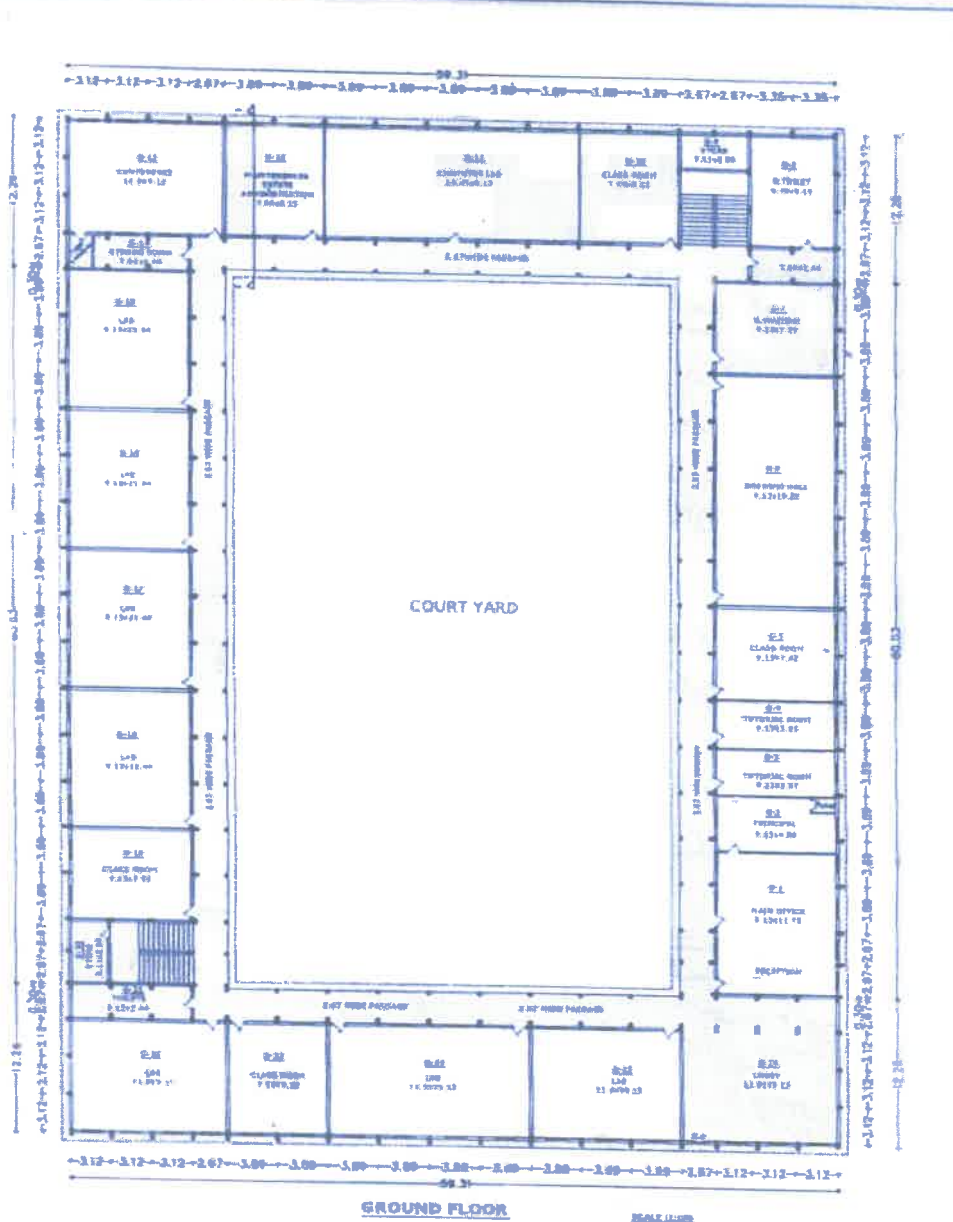

Web : www.amreddyengineering.ac.in

E.mail: principal.amreddyengineering@gmail.com
 Vinukonda Road, Petturivaripalem, Narasaraopet
 Palnadu (D.t)- 522601, Contact : 08647-247190

PLAN	AREAS	NOTES	APPLICANT	ENGINEER
<p>1. This plan is prepared for the purpose of construction of the building as per the details given in the plan.</p> <p>2. The area of the building is 11,000 sq. ft.</p> <p>3. The area of the courtyard is 1,000 sq. ft.</p> <p>4. The total area of the building and courtyard is 12,000 sq. ft.</p>	<p>1. Building Area : 11,000 sq. ft.</p> <p>2. Courtyard Area : 1,000 sq. ft.</p> <p>3. Total Area : 12,000 sq. ft.</p>	<p>1. The building is to be constructed as per the details given in the plan.</p> <p>2. The building is to be constructed as per the details given in the plan.</p>	<p>U. Bala Chandra Karanth</p>	<p>Cell 94405</p> <p>U. Bala Chandra Karanth,</p> <p>Consulting Architect & Regd.</p> <p>Architect Council of Archt.</p> <p>Municipal Corporation Licence Sr</p>