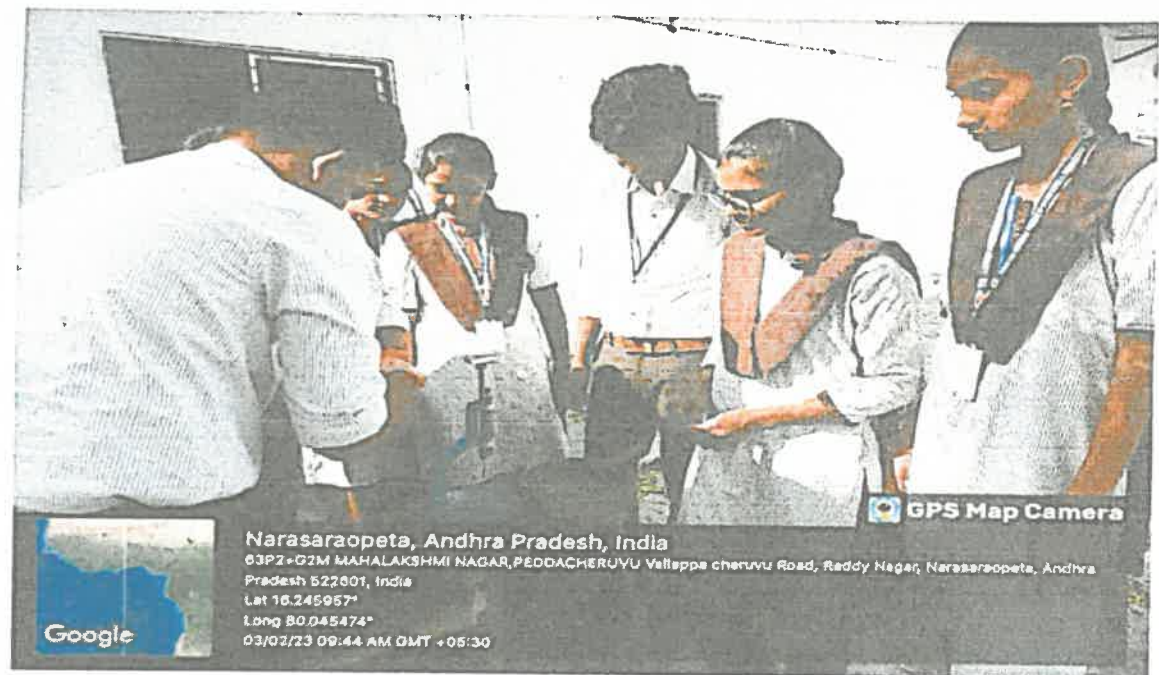

Narasaraopeta, Andhra Pradesh, India
03P2+Q2M MAHALAKSHMI NAGAR, PEDDACHERUVU Valleppa cheruvu Road, Reddy Nagar, Narasaraopeta, Andhra
Pradesh 522601, India
Lat 16.245957°
Long 80.045474°
03/02/23 09:44 AM GMT +05:30

GPS Map Camera

CONCRETE SOIL TESTING & PRACTICE LAB

Principal

A.M REDDY MEMORIAL COLLEGE OF
ENGINEERING & TECHNOLOGY
PETLURIVARI PALEM
Narasaraopet (Mdl), Guntur(Dr

Principal
A.M REDDY MEMORIAL COLLEGE OF
ENGINEERING & TECHNOLOGY
PETLURIVARI PALEM
Narasaraopet (Mdl), Guntur, Dr