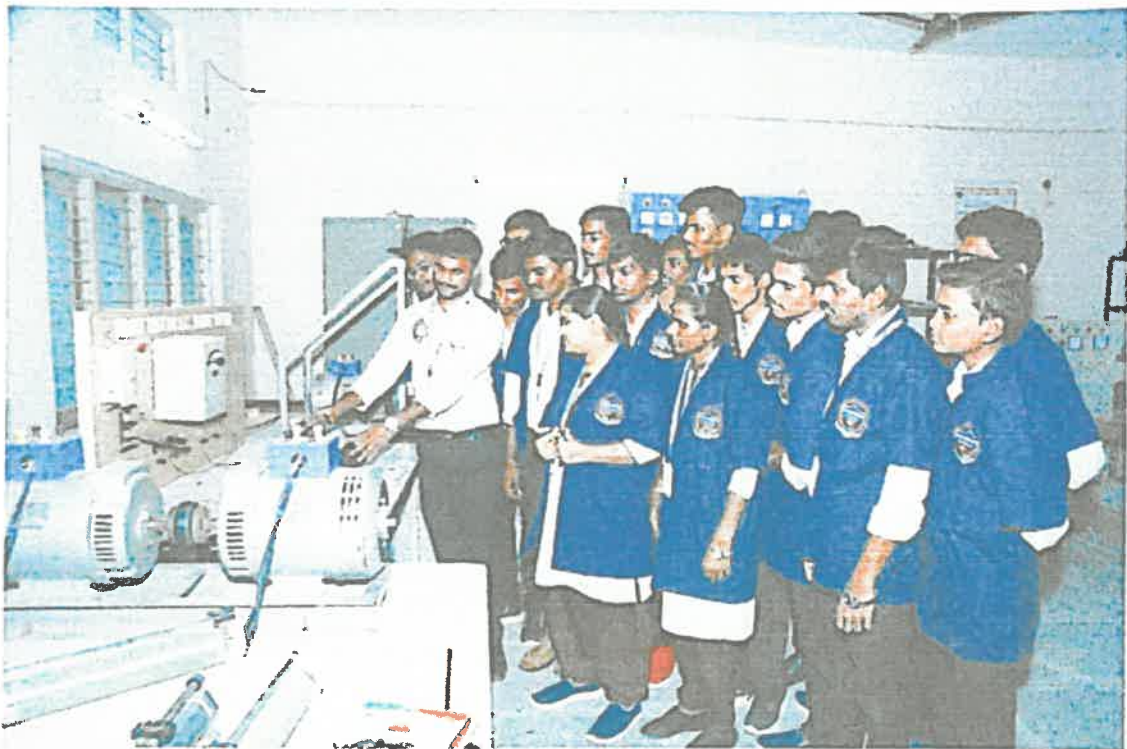

A.M. REDDY

Memorial College of Engineering and Technology

Approved by AICTE, New Delhi, Affiliated to JNTUK-Kakinada

SPONSORED BY

ATLURI MASTAN REDDY EDUCATIONAL SOCIETY, REG. NO. 459/2003

An ISO 9001:2015 Certified Institution

Web : www.amreddyengineering.ac.in

E.mail: principal.amreddyengineering@gmail.com

ELECTRICAL MACHINES LAB

Principal

A.M REDDY MEMORIAL COLLEGE OF
ENGINEERING & TECHNOLOGY
PETLURIVARI PALEM
Narasaraopet (Mdl), Guntur Dt

[Signature]
Principal

A.M REDDY MEMORIAL COLLEGE OF
ENGINEERING & TECHNOLOGY
PETLURIVARI PALEM
Narasaraopet (Mdl), Guntur Dt