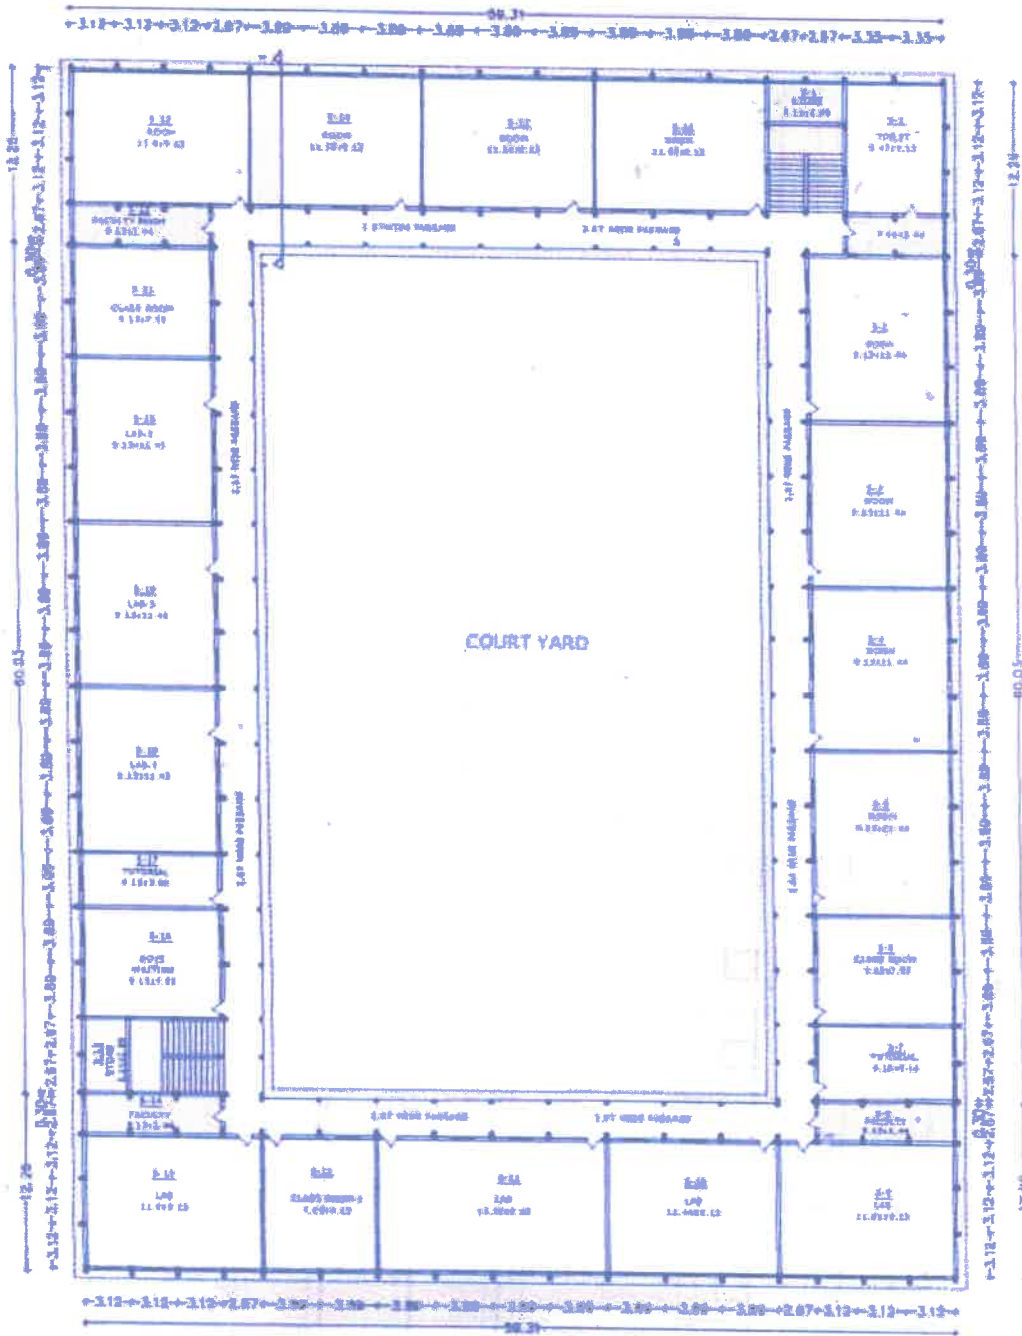

Web : www.amreddyengineering.ac.in

E.mail: principal.amreddyengineering@gmail.com
 Vinukonda Road, Petlurivaripalem, Narasaraopet
 Palnadu (D.t)- 522601, Contact : 08647-247190

SECOND FLOOR

SCALE: 1:100

PLAN	AREAS	NORTH	APPLICANT	ENGINEER
<p>THIS DRAWING IS THE 2^D FLOOR PLAN OF THE SECOND FLOOR BUILDING OF ATLURI MASTAN REDDY EDUCATIONAL SOCIETY AT PETLURIVARI PALEM, NARASARAOPET, GUNTUR DISTRICT, AP. THE AREA OF THE BUILDING IS 11,111.11 SQ. METERS.</p> <p>DATE: 10/10/2017</p> <p>SCALE: 1:100</p>	<p>2^D FLOOR AREA : 11,111.11 SQ. METERS</p> <p>2^D FLOOR PERIMETER : 200.00 METERS</p> <p>2^D FLOOR VOLUME : 2222.22 CU. METERS</p> <p>2^D FLOOR WEIGHT : 2222.22 TONS</p>		<p>U. Bala Chandra Karanth</p>	<p>Cell : 9440265</p> <p>U. Bala Chandra Karanth, is Consulting Architect & Registered Architect Council of Architectural Municipal Corporation Licence Sarve No. 771 Panchevt Licence No. 621A/17/2017</p>