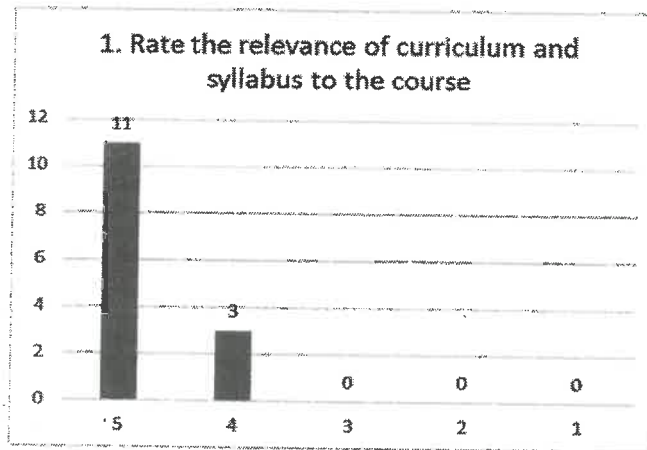

A.M. REDDY MEMORIAL COLLEGE OF ENGINEERING AND TECHNOLOGY

Approved by AICTE, New Delhi, Affiliated to JNTUK-Kakinada

Web : www.amreddyengineering.ac.in, E.mail: principal.amreddyengineering@gmail.com
VINUKONDA ROAD, PETLURIVARIPALEM(POST), NARASARAOPET, GUNTUR (DIST), ANDHRA PRADESH, PIN:522601, 08647-247190.

1. Rate the relevance of curriculum and syllabus to the course