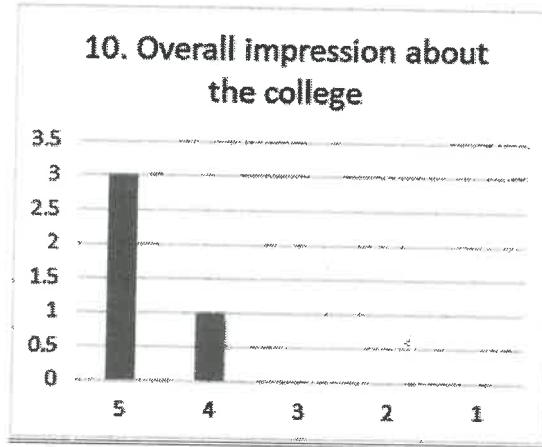

A.M. REDDY MEMORIAL COLLEGE OF ENGINEERING AND TECHNOLOGY

ESTD : 2007

Approved by AICTE, New Delhi, Affiliated to JNTUK-Kakinada

Web : www.amreddyengineering.ac.in, E.mail: principal.amreddyengineering@gmail.com
VINUKONDA ROAD, PETLURIVARI PALEM (POST), NARASARAOPET, GUNTUR (DIST), ANDHRA PRADESH, PIN:522601, 08647-247190.

10. Overall impression about the college

[Signature]
PRINCIPAL
Principal

A.M. REDDY MEMORIAL COLLEGE OF
ENGINEERING & TECHNOLOGY
PETLURIVARI PALEM
Narasaraopet (Mdl), Guntur Dt.

[Signature]
Principal
A.M. REDDY MEMORIAL COLLEGE OF
ENGINEERING & TECHNOLOGY
PETLURIVARI PALEM
Narasaraopet (Mdl), Guntur Dt.