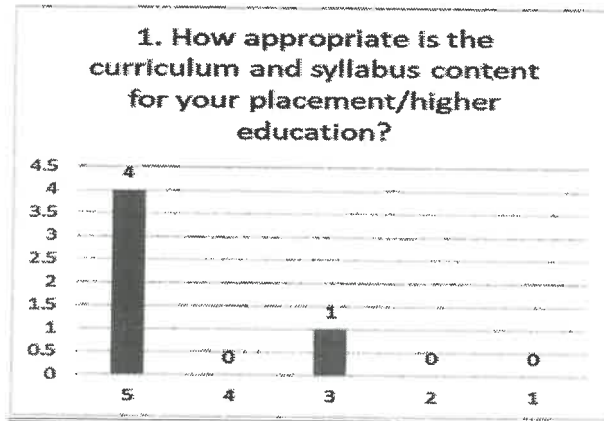

A.M. REDDY MEMORIAL COLLEGE OF ENGINEERING AND TECHNOLOGY

ESTD : 2007

Approved by AICTE, New Delhi, Affiliated to JNTUK-Kakinada

Web : www.amreddyengineering.ac.in, E.mail: principal.amreddyengineering@gmail.com
VINUKONDA ROAD, PETLURIVARIPALEM(POST), NARASARAOPET, GUNTUR (DIST), ANDHRA PRADESH, PIN:522601, 08647-247190.

1. How appropriate is the curriculum and syllabus content for your placement/higher education?

2. Rate Experiential learning of the cour