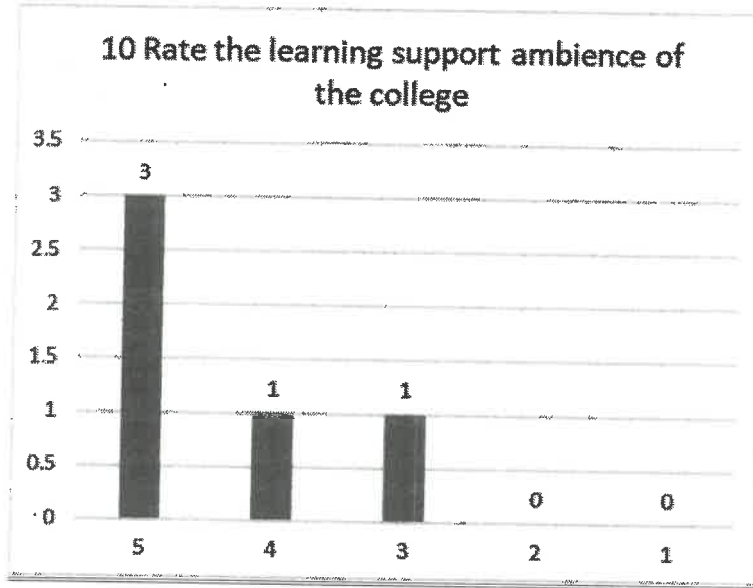

A.M. REDDY MEMORIAL COLLEGE OF ENGINEERING AND TECHNOLOGY

Approved by AICTE, New Delhi, Affiliated to JNTUK-Kakinada

Web : www.amreddyengineering.ac.in, E.mail: principal.amreddyengineering@gmail.com
VINUKONDA ROAD, PETLURIVARI PALEM (POST), NARASARAOPET, GUNTUR (DIST), ANDHRA PRADESH. PIN: 522601, 08647-247190.

10. Rate the learning support ambience of the college

[Handwritten Signature]
Principal

A.M REDDY MEMORIAL COLLEGE OF
ENGINEERING & TECHNOLOGY
PETLURIVARI PALEM
Narasaraopet (Mdl), Guntur, Dt

PRINCIPAL
Principal

A.M REDDY MEMORIAL COLLEGE OF
ENGINEERING & TECHNOLOGY
PETLURIVARI PALEM
Narasaraopet (Mdl), Guntur, Dt