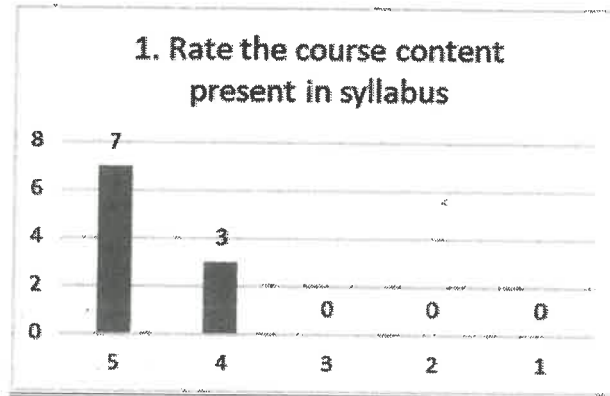

A.M. REDDY MEMORIAL COLLEGE OF ENGINEERING AND TECHNOLOGY

Approved by AICTE, New Delhi, Affiliated to JNTUK-Kakinada

Web : www.amreddyengineering.ac.in, E.mail: principal.amreddyengineering@gmail.com
VINUKONDA ROAD, PETLURIVARIPALEM(POST), NARASARAOPET, GUNTUR (DIST), ANDHRA PRADESH, PIN:522601, 08647-247190.

1. Rate the course content present in syllabus