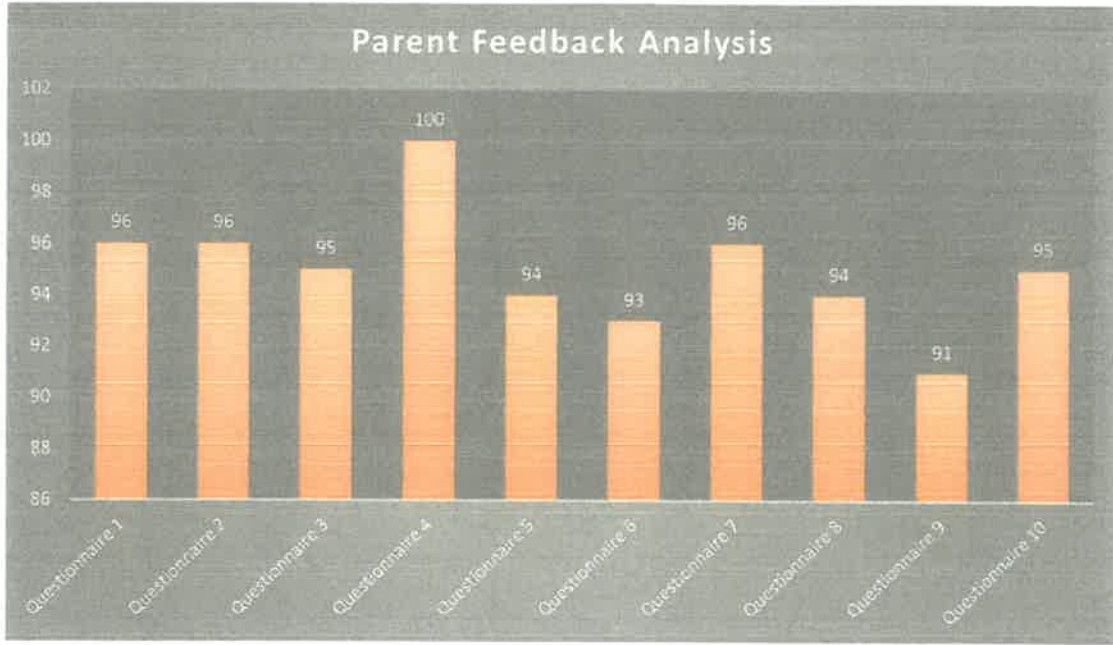

A.M. REDDY

Memorial College of Engineering and Technology

Approved by AICTE, New Delhi, Affiliated to JNTUK Kakinada

SPONSORED BY

ATLURI MASTAN REDDY EDUCATIONAL SOCIETY, REG. NO. 450/2003

An ISO 9001:2015 Certified Institution

Web : www.amreddyengineering.ac.in

E.mail: principal.amreddyengineering@gmail.com

Reddy
IQAC

Principal
A.M. Reddy Memorial College of Engineering and Technology
Petlurivari Palem, Narasaraopet (Mdi), Guntur, Dr.

Reddy
Principal

A.M. REDDY MEMORIAL COLLEGE OF
ENGINEERING & TECHNOLOGY
PETLURIVARI PALEM
Narasaraopet (Mdi), Guntur, Dr.

Reddy
PRINCIPAL

Principal
A.M. REDDY MEMORIAL COLLEGE OF
ENGINEERING & TECHNOLOGY
PETLURIVARI PALEM
Narasaraopet (Mdi), Guntur, Dr.