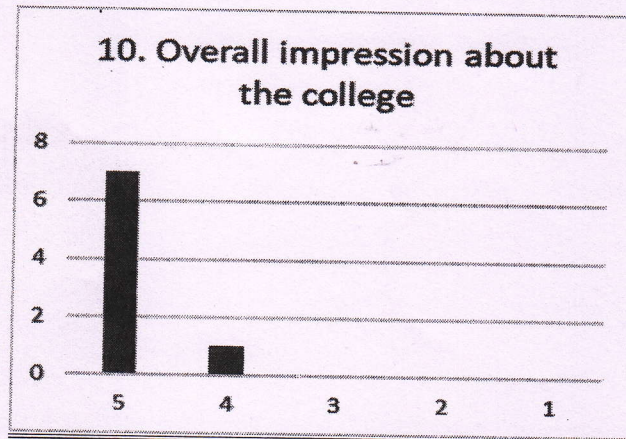

10. Overall impression about the college