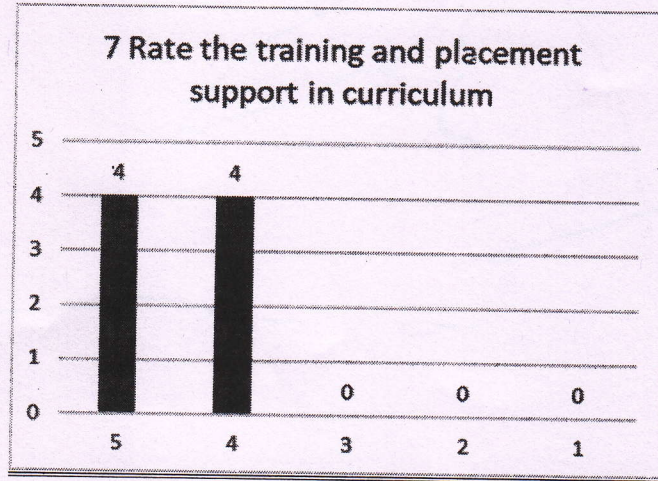

A.M. REDDY MEMORIAL COLLEGE OF ENGINEERING AND TECHNOLOGY

Approved by AICTE, New Delhi, Affiliated to JNTUK-Kakinada

Web : www.amreddyengineering.ac.in, E.mail: principal.amreddyengineering@gmail.com
VINUKONDA ROAD, PETLURIVARIPALEM(POST), NARASARAOPET, GUNTUR (DIST), ANDHRA PRADESH, PIN:522601, 08647-247190.

7. Rate the training and placement support in curriculum