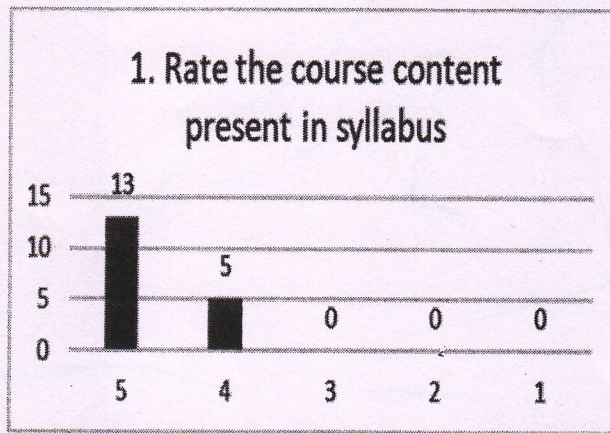

ESTD : 2007

A.M. REDDY MEMORIAL COLLEGE OF ENGINEERING AND TECHNOLOGY

Approved by AICTE, New Delhi, Affiliated to JNTUK-Kakinada

Web : www.amreddyengineering.ac.in, E.mail: principal.amreddyengineering@gmail.com
VINUKONDA ROAD, PETLURIVARI PALEM (POST), NARASARAOPET, GUNTUR (DIST), ANDHRA PRADESH, PIN:522601, 08647-247190.

1. Rate the course content present in syllabus