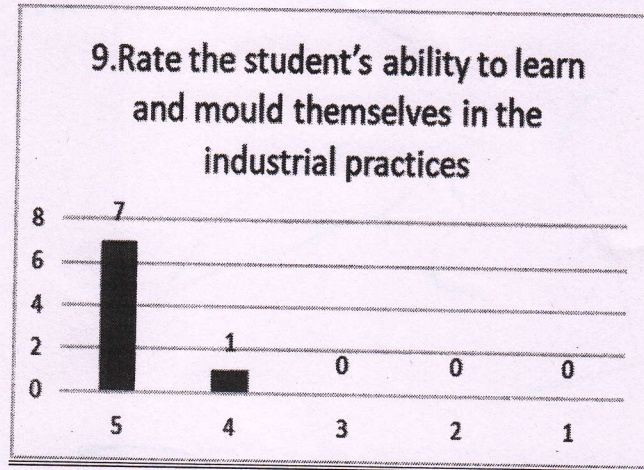

ESTD : 2007

A.M. REDDY MEMORIAL COLLEGE OF ENGINEERING AND TECHNOLOGY

Approved by AICTE, New Delhi, Affiliated to JNTUK-Kakinada

Web : www.amreddyengineering.ac.in, E.mail: principal.amreddyengineering@gmail.com
VINUKONDA ROAD, PETLURIVARI PALEM (POST), NARASARAOPET, GUNTUR (DIST), ANDHRA PRADESH, PIN:522601, 08647-247190.

9. Rate the student's ability to learn and mould themselves in the industrial practices