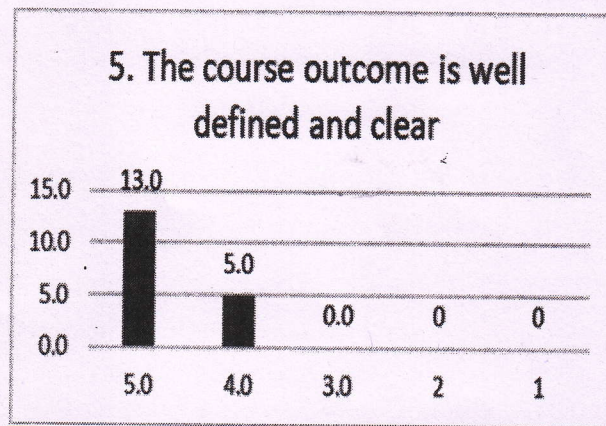

4. Rate the offering of the elective in terms of relevancy to the curriculum.

5. Rate the size of the syllabus in terms of the load of the student.

6. Rate the out of the class room learning(Guest lectures, seminars, workshops, value added programs, conferences and competitions)

4. Rate the relevance of practical content to theory

5. The course outcome is well defined and clear

6. Rate the effectiveness of curriculum to face competitive exams

Principa

A.M. REDDY MEMORIAL COLLEGE OF ENGINEERING AND TECHNOLOGY