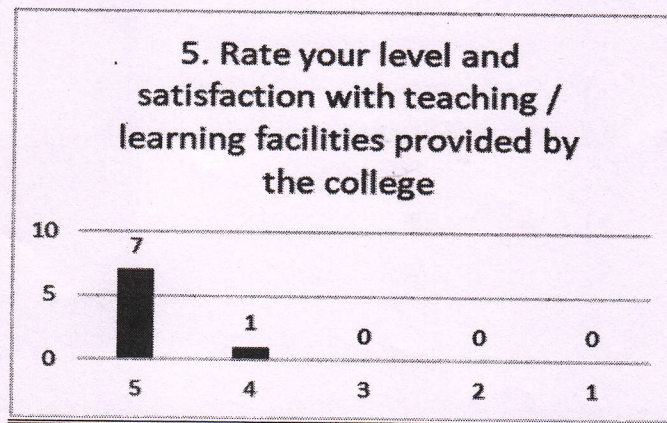

5. Rate your level and satisfaction with teaching / learning facilities provided by the College