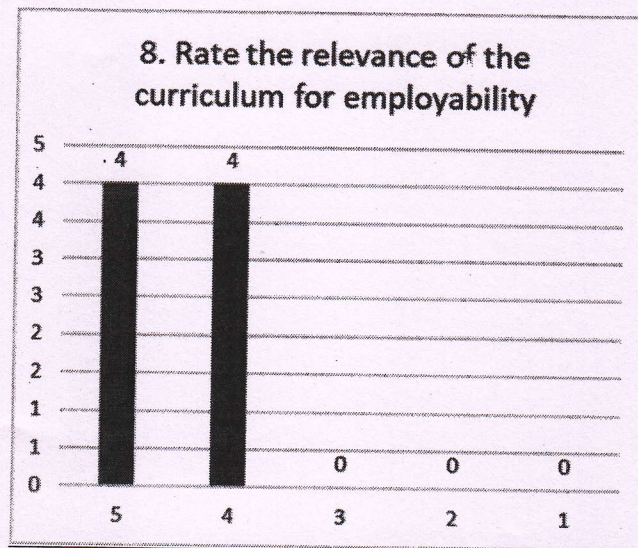

8. Rate the relevance of the curriculum for employability