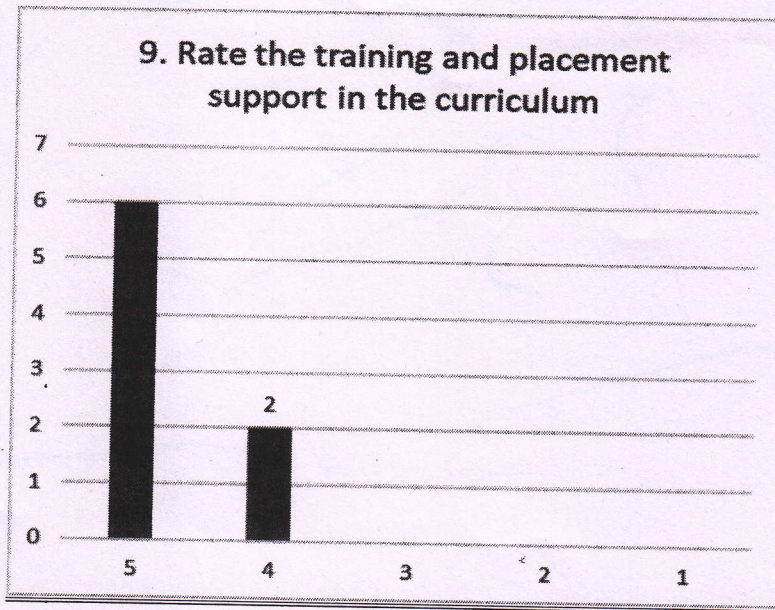

A.M. REDDY MEMORIAL COLLEGE OF ENGINEERING AND TECHNOLOGY

ESTD: 2007

Approved by AICTE, New Delhi, Affiliated to JNTUK-Kakinada

Web : www.amreddyengineering.ac.in, E.mail: principal.amreddyengineering@gmail.com
VINUKONDA ROAD, PETLURIVARIPALEM(POST), NARASARAOPET, GUNTUR (DIST), ANDHRA PRADESH, PIN:522601, 08647-247190.

9. Rate the training and placement support in the curriculum