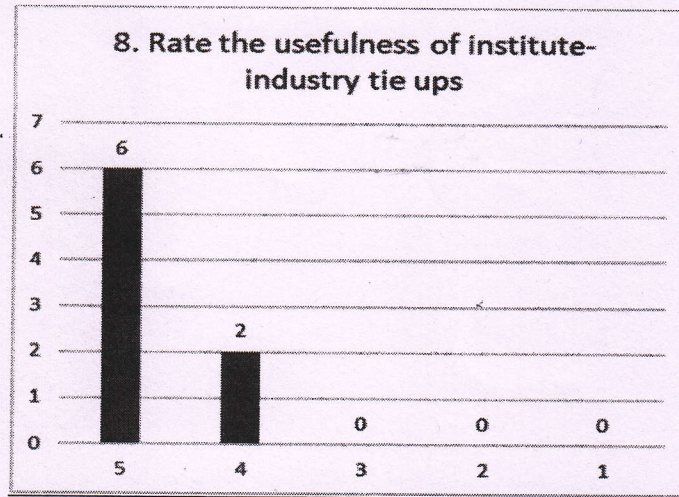

Principal
A.M REDDY MEMORIAL COLLEGE OF
ENGINEERING & TECHNOLOGY
PETLURIVARI PALEM
Narasaraopet (M. P.)