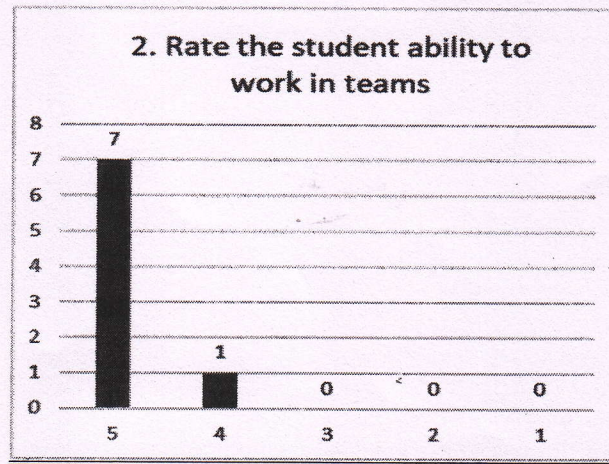

2. Rate the student ability to work in teams