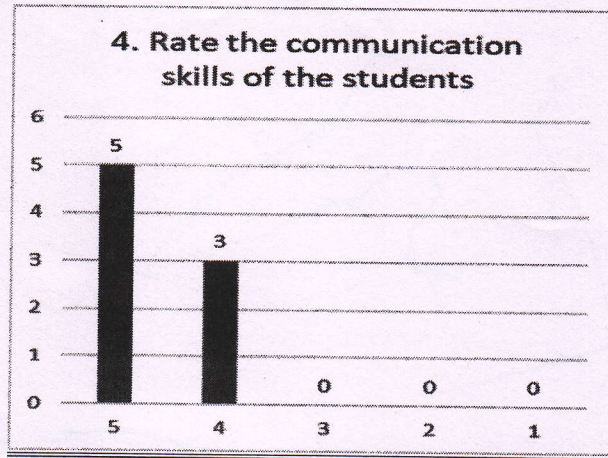

A.M. REDDY MEMORIAL COLLEGE OF ENGINEERING AND TECHNOLOGY

Approved by AICTE, New Delhi, Affiliated to JNTUK-Kakinada

Web : www.amreddyengineering.ac.in, E.mail: principal.amreddyengineering@gmail.com
VINUKONDA ROAD, PETLURIVARIPALEM(POST), NARASARAO PET, GUNTUR, (DIST), ANDHRA PRADESH, PIN:522601, 08647-247190.

4. Rate the communication skills of the students