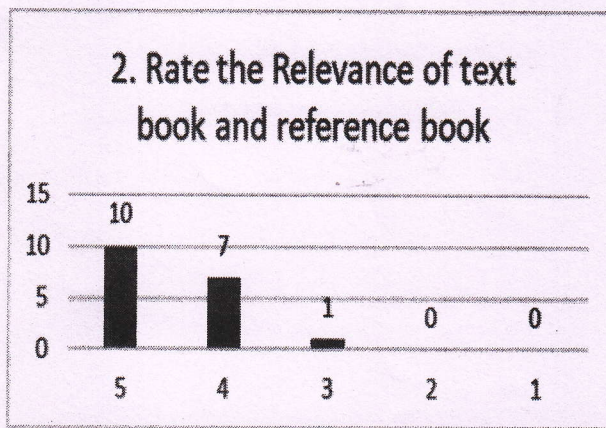

2. Rate the Relevance of text book and reference book