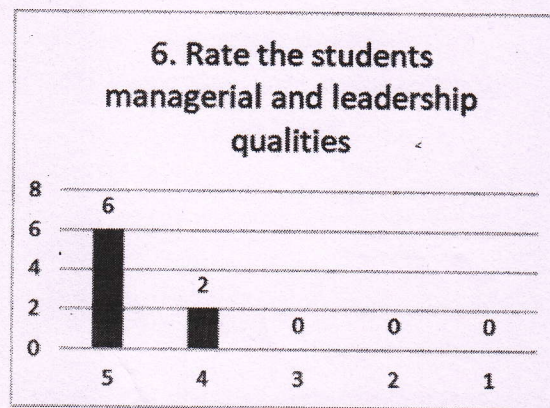

4. Rate the communication skills of the students

5. Rate your level and satisfaction with teaching / learning facilities provided by the College

6. Rate the students managerial and leadership qualities

A.M. REDDY MEMORIAL COLLEGE OF ENGINEERING AND TECHNOLOGY