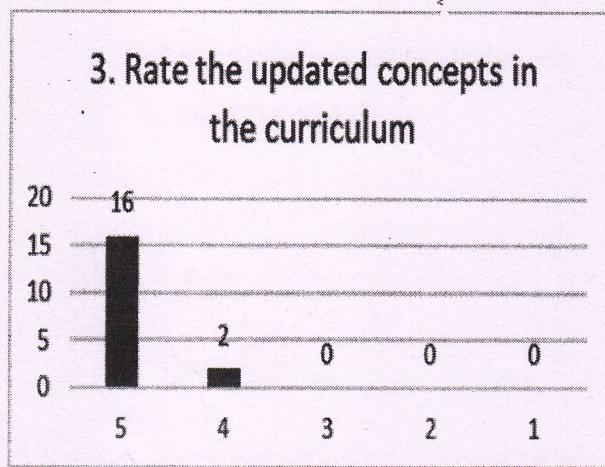

3. Rate the updated concepts in the curriculum

Principal
A.M. REDDY MEMORIAL COLLEGE OF
ENGINEERING & TECHNOLOGY
PETLURIVARI PALEM