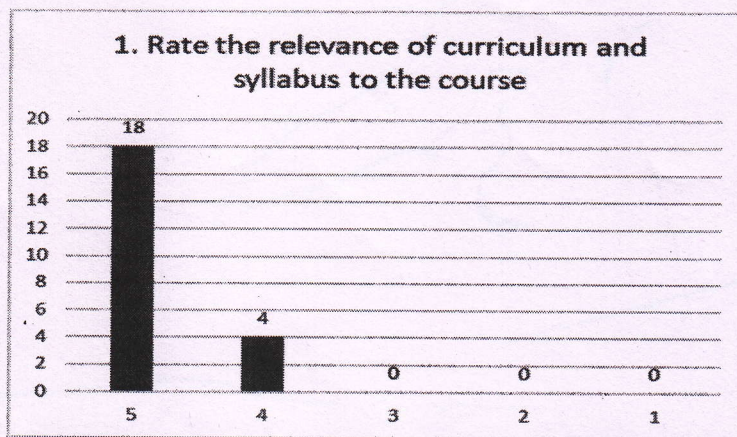

A.M. REDDY MEMORIAL COLLEGE OF ENGINEERING AND TECHNOLOGY

Approved by AICTE, New Delhi, Affiliated to JNTUK-Kakinada

Web : www.amreddyengineering.ac.in, E.mail: principal.amreddyengineering@gmail.com

VINUKONDA ROAD, PETLURIVARIPALEM(POST), NARASARAOPET, GUNTUR (DIST), ANDHRA PRADESH, PIN:522601, 08647-247190.

1. Rate the relevance of curriculum and syllabus to the course