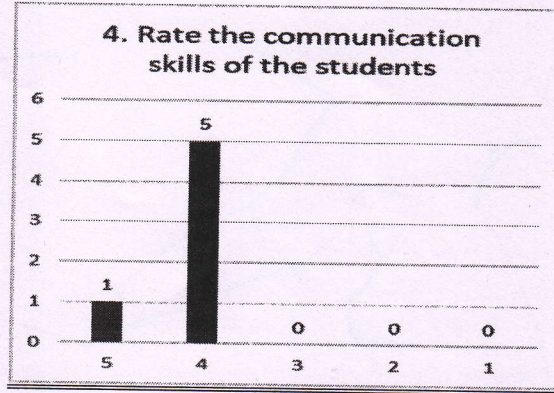

A.M. REDDY MEMORIAL COLLEGE OF ENGINEERING AND TECHNOLOGY

ESTD: 2007

Approved by AICTE, New Delhi, Affiliated to JNTUK-Kakinada

Web : www.amreddyengineering.ac.in, E.mail: principal.amreddyengineering@gmail.com

VINUKONDA ROAD, PETLURIVARIPALEM (POST), NARASARAOPET, GUNTUR (DIST), ANDHRA PRADESH, PIN: 522601, 08647-247190.

4. Rate the communication skills of the students