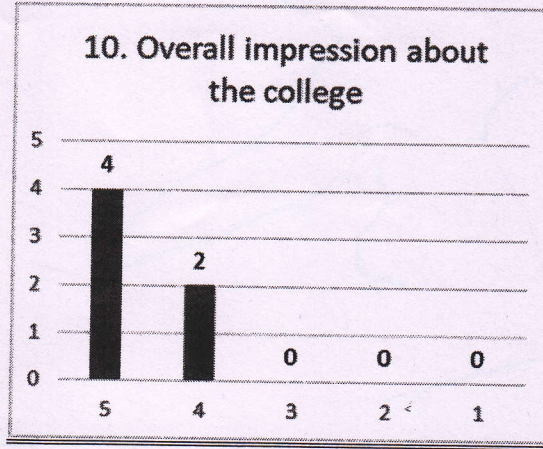

ESTD : 2007

A.M. REDDY MEMORIAL COLLEGE OF ENGINEERING AND TECHNOLOGY

Approved by AICTE, New Delhi, Affiliated to JNTUK-Kakinada

Web : www.amreddyengineering.ac.in, E.mail: principal.amreddyengineering@gmail.com
VINUKONDA ROAD, PETLURIVARIPALEM(POST), NARASARAOPET, GUNTUR (DIST), ANDHRA PRADESH, PIN:522601, 08647-247190.

10. Overall impression about the college

Principal

A.M REDDY MEMORIAL COLLEGE OF
ENGINEERING & TECHNOLOGY
PETLURIVARI PALEM
Narasaraopet (Mdl), Guntur(Dr .

Principal
PRINCIPAL
Principal

A.M REDDY MEMORIAL COLLEGE OF
ENGINEERING & TECHNOLOGY
PETLURIVARI PALEM
Narasaraopet (Mdl), Guntur(Dr .