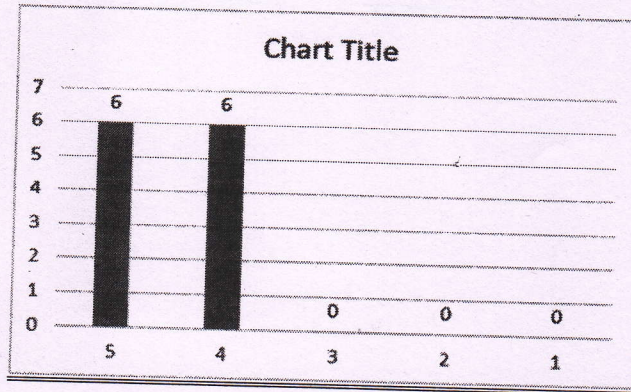

2. Rate the Relevance of text book and reference book