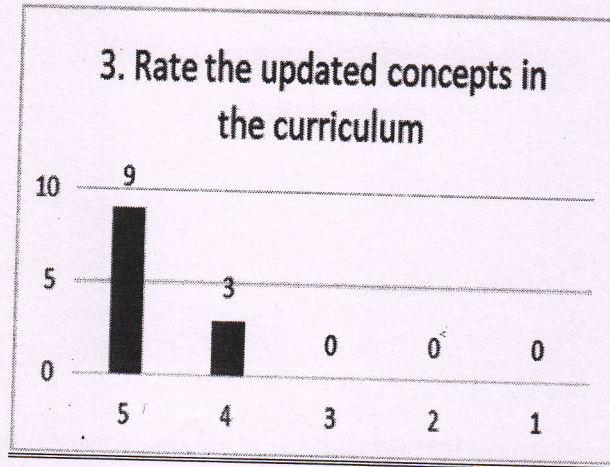

3. Rate the updated concepts in the curriculum

[Signature]
Principal

A.M. REDDY MEMORIAL COLLEGE OF
ENGINEERING & TECHNOLOGY
PETLURIVARI PALEM
Narasaraopet (Mdl), Guntur, Dt