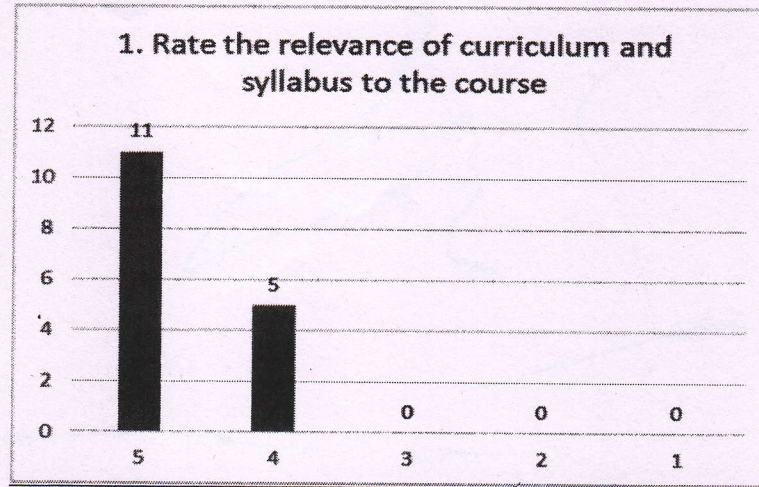

A.M. REDDY MEMORIAL COLLEGE OF ENGINEERING AND TECHNOLOGY

Approved by AICTE, New Delhi, Affiliated to JNTUK-Kakinada

Web : www.amreddyengineering.ac.in, E.mail: principal.amreddyengineering@gmail.com
VINUKONDA ROAD, PETLURIVARIPALEM(POST), NARASARAOPET, GUNTUR (DIST), ANDHRA PRADESH, PIN:522601, 08647-247190.

1. Rate the relevance of curriculum and syllabus to the course