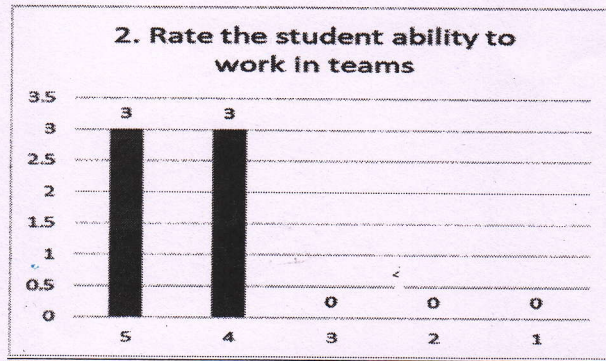

2. Rate the student ability to work in teams