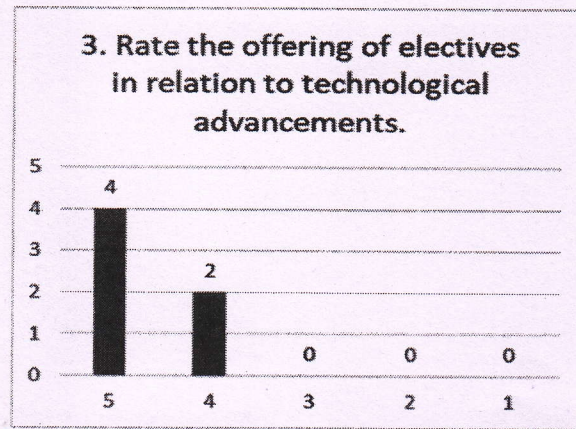

3. Rate the offering of electives in relation to technological advancements.

Jolly
Principal
A.M REDDY MEMORIAL COLLEGE OF
ENGINEERING & TECHNOLOGY
PETLURIVARI PALEM
Narasaraopet (Mdl), Guntur(Dt)