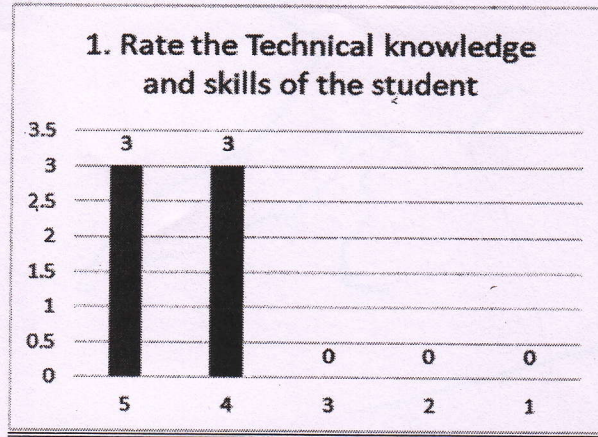

A.M. REDDY MEMORIAL COLLEGE OF ENGINEERING AND TECHNOLOGY

Approved by AICTE, New Delhi, Affiliated to JNTUK-Kakinada

Web : www.amreddyengineering.ac.in, E.mail: principal.amreddyengineering@gmail.com
VINUKONDA ROAD, PETLURIVARIPALEM(POST), NARASARAOPET, GUNTUR (DIST), ANDHRA PRADESH, PIN:522601, 08647-247190.

1. Rate the Technical knowledge and skills of the student