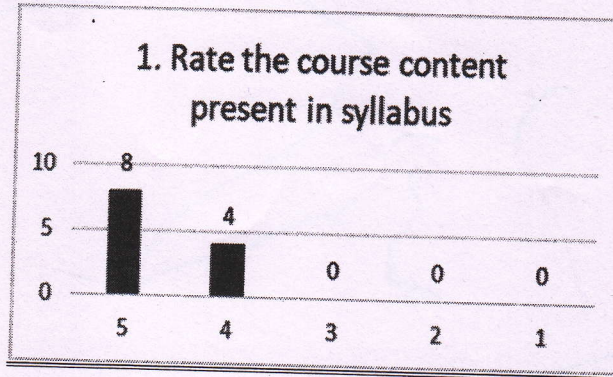

A.M. REDDY MEMORIAL COLLEGE OF ENGINEERING AND TECHNOLOGY

ESTD : 2007

Approved by AICTE, New Delhi, Affiliated to JNTUK-Kakinada

Web : www.amreddyengineering.ac.in, E.mail: principal.amreddyengineering@gmail.com
VINUKONDA ROAD, PETLURIVARIPALEM (POST), NARASARAOPET, GUNTUR (DIST), ANDHRA PRADESH, PIN: 522601, 08647-247190.

1. Rate the course content present in syllabus