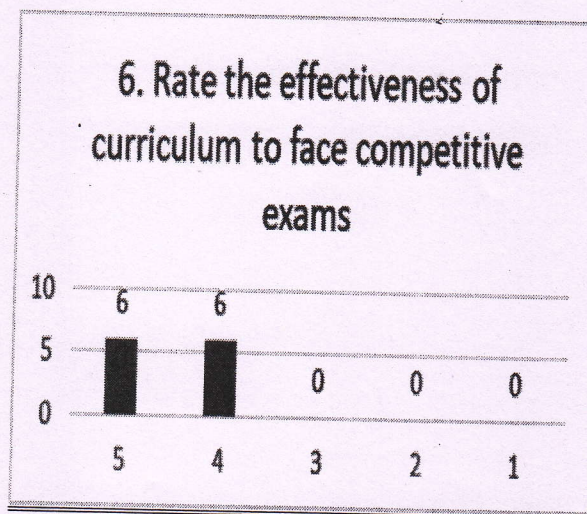

Principal
A.M REDDY MEMORIAL COLLEGE OF
ENGINEERING & TECHNOLOGY
PETLURIVARI PALEM
Narasaraopet (Mdl), Guntur(Dt)