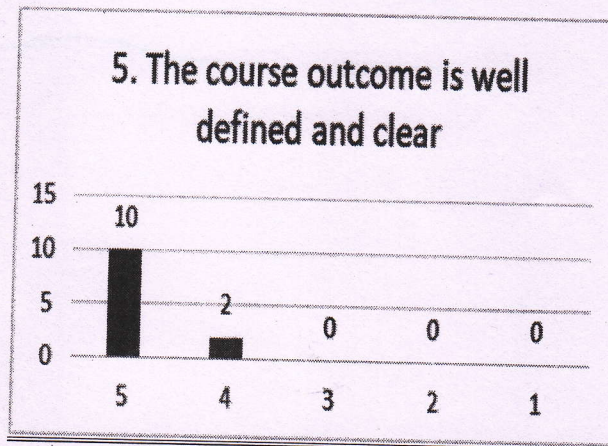

A special five-point scale feedback from on the curriculum is collected. We have received total 12 Students' feedback on the curriculum of the various programs.

| Q.No | QUESTIONS | 5 | 4 | 3 | 2 | 1 |
|------|---|------|-----|---|---|---|
| 1 | Rate the relevance of curriculum and syllabus to the course | 8 | 4 | 0 | 0 | 0 |
| 2 | Rate the extent of syllabus covered in the class | 6 | 6 | 0 | 0 | 0 |
| 3 | Rate the usage of teaching aids in the class by faculty to facilitate teaching. | 9 | 3 | 0 | 0 | 0 |
| 4 | Rate the offering of the elective in terms of relevancy to the curriculum. | 5 | 7 | 0 | 0 | 0 |
| 5 | Rate the size of the syllabus in terms of the load of the student. | 10 | 2 | 0 | 0 | 0 |
| 6 | Rate the out of the class room learning (Guest lectures, seminars, workshops, value added programs, conferences and competitions) | 6 | 6 | 0 | 0 | 0 |
| 7 | Rate the Transparency in the assessment processes | 10 | 2 | 0 | 0 | 0 |
| 8 | Rate the promptness in evaluating the answer scripts | 6 | 6 | 0 | 0 | 0 |
| 9 | Rate the opportunity for students to participate in internship, student exchange and field visit | 6 | 6 | 0 | 0 | 0 |
| 10 | Rate the opportunities in the college for research activities. | 8 | 4 | 0 | 0 | 0 |
| | Average | 6.17 | 3.8 | 0 | 0 | 0 |

4. Rate the relevance of practical content to theory

5. The course outcome is well defined and clear

6. Rate the effectiveness of curriculum to face competitive exams

Principal
A.M REDDY MEMORIAL COLLEGE OF
ENGINEERING & TECHNOLOGY
PETLURIVARI PALEM
Narasaraopet (Mdl), Guntur(Dt)