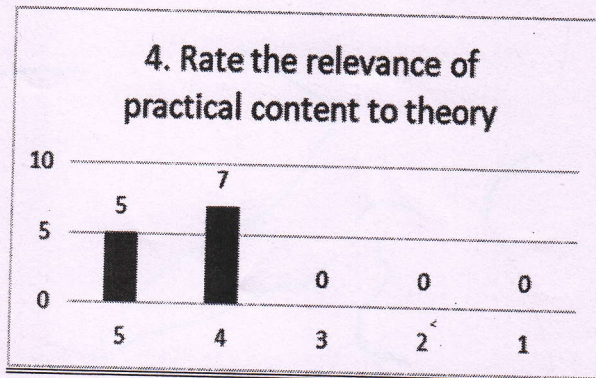

A.M. REDDY MEMORIAL COLLEGE OF ENGINEERING AND TECHNOLOGY

ESTD : 2007

Approved by AICTE, New Delhi, Affiliated to JNTUK-Kakinada

Web : www.amreddyengineering.ac.in, E.mail: principal.amreddyengineering@gmail.com
VINUKONDA ROAD, PETLURIVARIPALEM(POST), NARASARAOPET, GUNTUR (DIST), ANDHRA PRADESH, PIN:522601, 08647-247190.

4. Rate the relevance of practical content to theory

5. The course outcome is well defined and clear