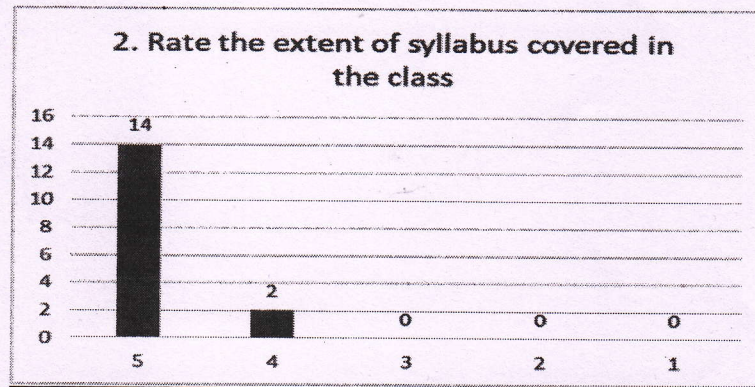

1. Rate the relevance of curriculum and syllabus to the course

2. Rate the extent of syllabus covered in the class

3. Rate the usage of teaching aids in the class by faculty to facilitate teaching.

[Signature]
Principal
A.M REDDY MEMORIAL COLLEGE OF
ENGINEERING & TECHNOLOGY
PETLURIVARI PALEM
No. 37