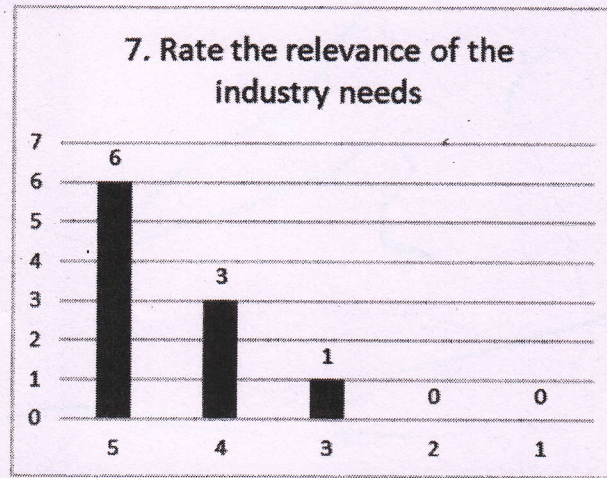

A.M. REDDY MEMORIAL COLLEGE OF ENGINEERING AND TECHNOLOGY

Approved by AICTE, New Delhi, Affiliated to JNTUK-Kakinada

Web : www.amreddyengineering.ac.in, E.mail: principal.amreddyengineering@gmail.com

VINUKONDA ROAD, PETLURIVARIPALEM(POST), NARASARAOPET, GUNTUR (DIST), ANDHRA PRADESH, PIN:522601, 08647-247190.

7. Rate the relevance of the industry needs