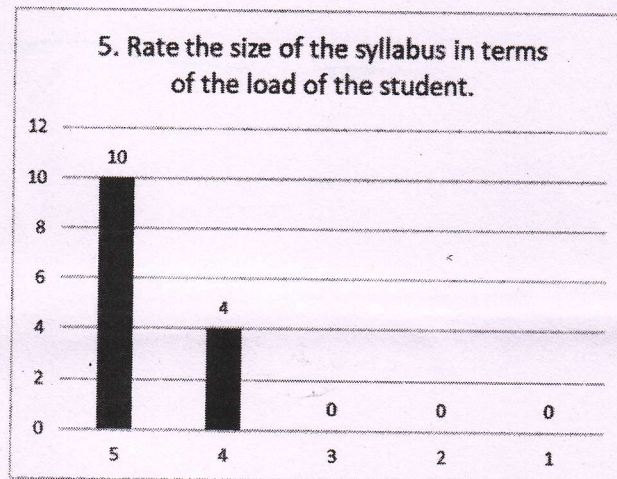

6. Rate the out of the class room learning (Guest lectures, seminars, workshops, value added programs, conferences and competitions)