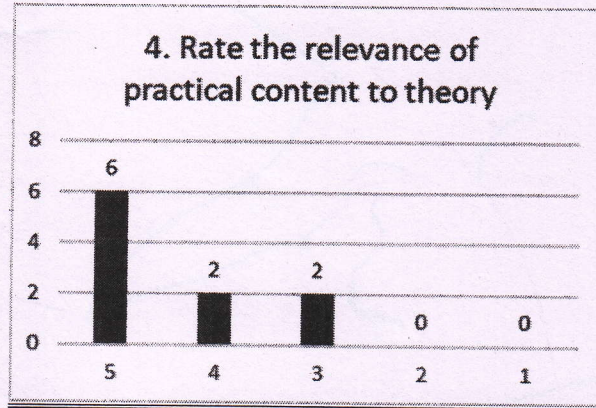

ESTD: 2007

A.M. REDDY MEMORIAL COLLEGE OF ENGINEERING AND TECHNOLOGY

Approved by AICTE, New Delhi, Affiliated to JNTUK-Kakinada

Web : www.amreddyengineering.ac.in, E.mail: principal.amreddyengineering@gmail.com
VINUKONDA ROAD, PETLURIVARIPALEM(POST), NARASARAOPET, GUNTUR (DIST), ANDHRA PRADESH, PIN:522601, 08647-247190.

4. Rate the relevance of practical content to theory