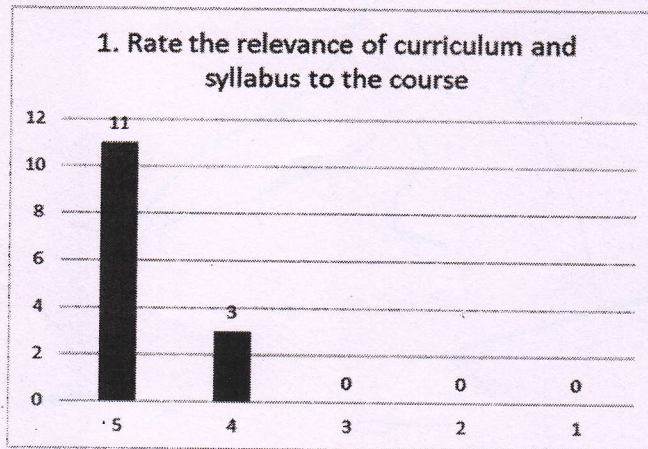

A.M. REDDY MEMORIAL COLLEGE OF ENGINEERING AND TECHNOLOGY

ESTD : 2007

Approved by AICTE, New Delhi, Affiliated to JNTUK-Kakinada

Web : www.amreddyengineering.ac.in, E.mail: principal.amreddyengineering@gmail.com
VINUKONDA ROAD, PETLURIVARIPALEM(POST), NARASARAOPET, GUNTUR (DIST), ANDHRA PRADESH, PIN:522601, 08647-247190.

1. Rate the relevance of curriculum and syllabus to the course