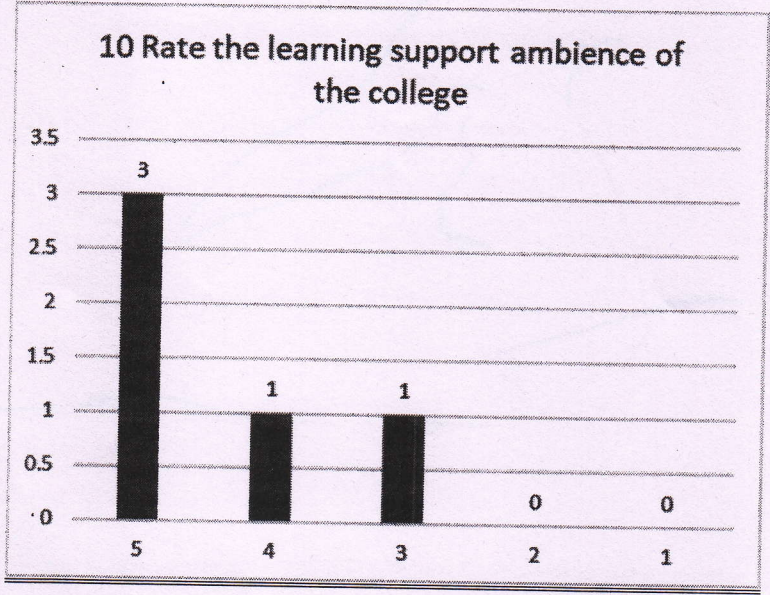

ESTD : 2007

A.M. REDDY MEMORIAL COLLEGE OF ENGINEERING AND TECHNOLOGY

Approved by AICTE, New Delhi, Affiliated to JNTUK-Kakinada

Web : www.amreddyengineering.ac.in, E.mail: principal.amreddyengineering@gmail.com
VINUKONDA ROAD, PETLURIVARI PALEM (POST), NARASARAOPET, GUNTUR (DIST), ANDHRA PRADESH, PIN: 522601, 08647-247190.

10. Rate the learning support ambience of the college

[Signature]
Principal

A.M REDDY MEMORIAL COLLEGE OF
ENGINEERING & TECHNOLOGY
PETLURIVARI PALEM
Narasaraopet (Mdl), Guntur, Dt

~~PRINCIPAL~~
Principal

A.M REDDY MEMORIAL COLLEGE OF
ENGINEERING & TECHNOLOGY
PETLURIVARI PALEM
Narasaraopet (Mdl), Guntur, Dt