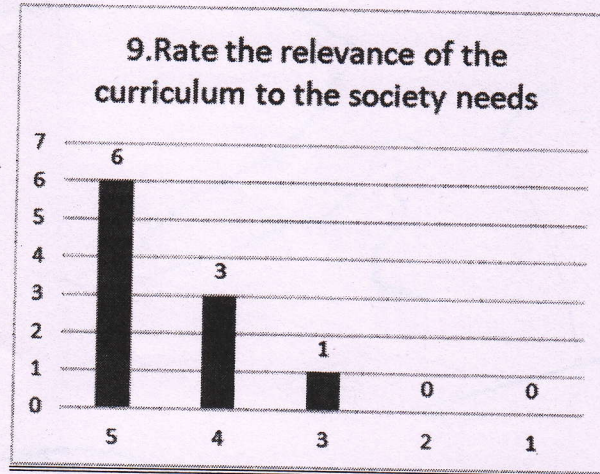

A.M. REDDY MEMORIAL COLLEGE OF ENGINEERING AND TECHNOLOGY

ESTD : 2007

Approved by AICTE, New Delhi, Affiliated to JNTUK-Kakinada

Web : www.amreddyengineering.ac.in, E.mail: principal.amreddyengineering@gmail.com
VINUKONDA ROAD, PETLURIVARIPALEM(POST), NARASARAOPET, GUNTUR (DIST), ANDHRA PRADESH, PIN:522601, 08647-247190.

9. Rate the relevance of the curriculum to the society needs