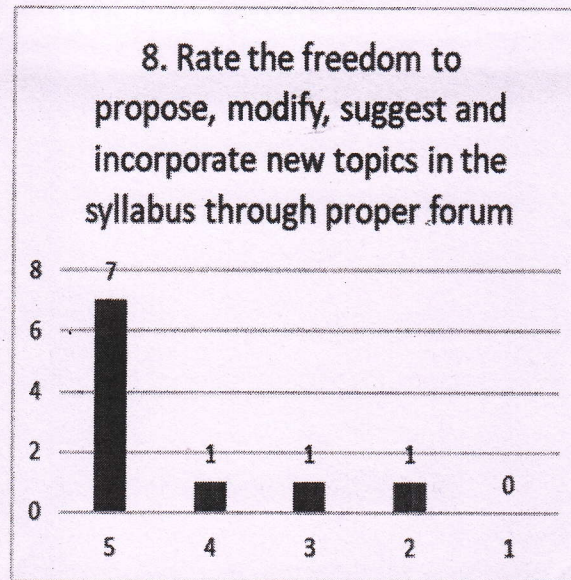

7. Rate the relevance of the industry needs

8. Rate the freedom to propose, modify, suggest and incorporate new topics in the syllabus through proper forum

Principal

A.M REDDY MEMORIAL COLLEGE OF
ENGINEERING & TECHNOLOGY
PETLURIVARI PALEM
Narasaraopet (Dist) Guntur