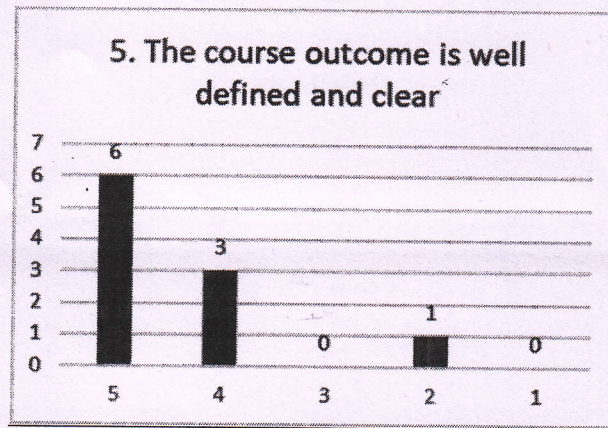

5. The course outcome is well defined and clear