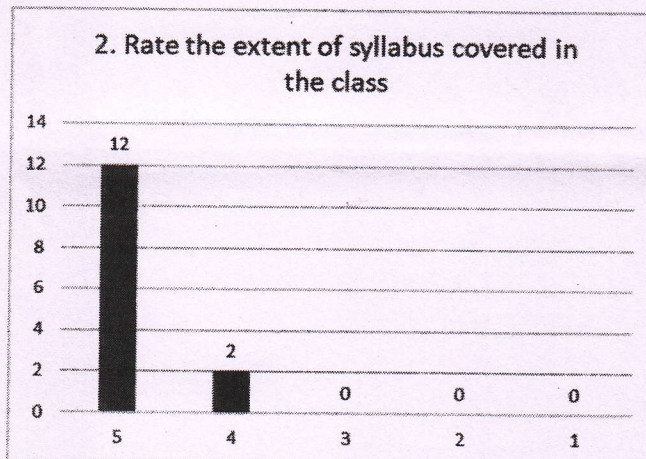

Student Feedback:

A special five-point scale feedback from on the curriculum is collected. We have received total 14 Students' feedback on the curriculum of the various programs.

| Q.No | QUESTIONS | 5 | 4 | 3 | 2 | 1 |
|------|--|-----|------|------|---|---|
| 1 | Rate the relevance of curriculum and syllabus to the course | 11 | 3 | 0 | 0 | 0 |
| 2 | Rate the extent of syllabus covered in the class | 12 | 2 | 0 | 0 | 0 |
| 3 | Rate the usage of teaching aids in the class by faculty to facilitate teaching. | 12 | 2 | 0 | 0 | 0 |
| 4 | Rate the offering of the elective in terms of relevancy to the curriculum. | 9 | 5 | 0 | 0 | 0 |
| 5 | Rate the size of the syllabus in terms of the load of the student. | 10 | 4 | 0 | 0 | 0 |
| 6 | Rate the out of the class room learning(Guest lectures, seminars, workshops, value added programs, conferences and competitions) | 9 | 4 | 1 | 0 | 0 |
| 7 | Rate the Transparency in the assessment processes | 11 | 3 | 0 | 0 | 0 |
| 8 | Rate the promptness in evaluating the answer scripts | 9 | 5 | 0 | 0 | 0 |
| 9 | Rate the opportunity for students to participate in internship, student exchange and field visit | 9 | 5 | 0 | 0 | 0 |
| 10 | Rate the opportunities in the college for research activities. | 9 | 4 | 1 | 0 | 0 |
| | Average | 7.2 | 2.64 | 0.14 | 0 | 0 |

1. Rate the relevance of curriculum and syllabus to the course

2. Rate the extent of syllabus covered in the class

3. Rate the usage of teaching aids in the class by faculty to facilitate teaching.

[Signature]
Principal