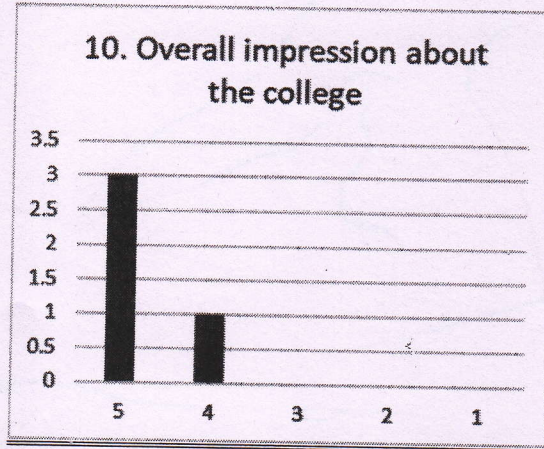

A.M. REDDY MEMORIAL COLLEGE OF ENGINEERING AND TECHNOLOGY

ESTD : 2007

Approved by AICTE, New Delhi, Affiliated to JNTUK-Kakinada

Web : www.amreddyengineering.ac.in, E.mail: principal.amreddyengineering@gmail.com
VINUKONDA ROAD, PETLURIVARIPALEM(POST), NARASARAOPET, GUNTUR (DIST), ANDHRA PRADESH, PIN:522601, 08647-247190.

10. Overall impression about the college

PRINCIPAL
Principal

A.M REDDY MEMORIAL COLLEGE OF
ENGINEERING & TECHNOLOG
PETLURIVARI PALEM
Narasaraopet (Mdl), Guntur, Dt.

Principal
A.M REDDY MEMORIAL COLLEGE OF
ENGINEERING & TECHNOLOGY
PETLURIVARI PALEM
Narasaraopet (Mdl), Guntur, Dt.