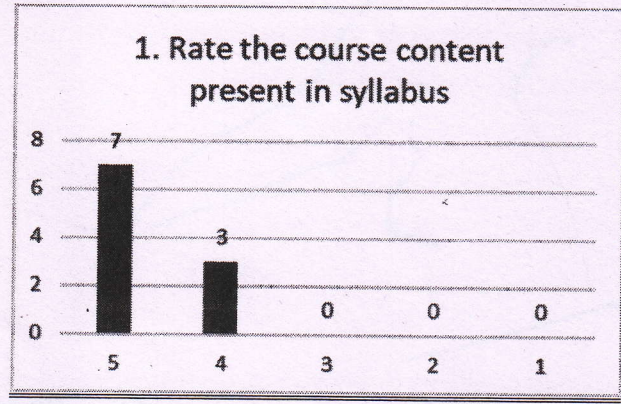

A.M. REDDY MEMORIAL COLLEGE OF ENGINEERING AND TECHNOLOGY

ESTD: 2007

Approved by AICTE, New Delhi, Affiliated to JNTUK-Kakinada

Web : www.amreddyengineering.ac.in, E.mail: principal.amreddyengineering@gmail.com

VINUKONDA ROAD, PETLURIVARIPALEM(POST), NARASARAOPET, GUNTUR (DIST), ANDHRA PRADESH, PIN:522601, 08647-247190.

1. Rate the course content present in syllabus