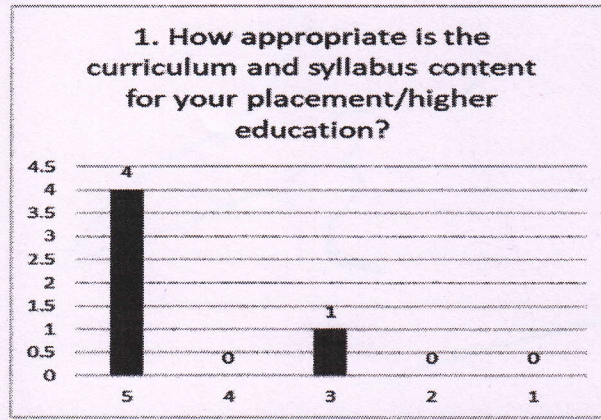

A.M. REDDY MEMORIAL COLLEGE OF ENGINEERING AND TECHNOLOGY

Approved by AICTE, New Delhi, Affiliated to JNTUK-Kakinada

Web : www.amreddyengineering.ac.in, E.mail: principal.amreddyengineering@gmail.com

VINUKONDA ROAD, PETLURIVARIPALEM(POST), NARASARAO PET, GUNTUR (DIST), ANDHRA PRADESH, PIN:522601, 08647-247190.

1. How appropriate is the curriculum and syllabus content for your placement/higher education?

2. Rate Experiential learning of the cour