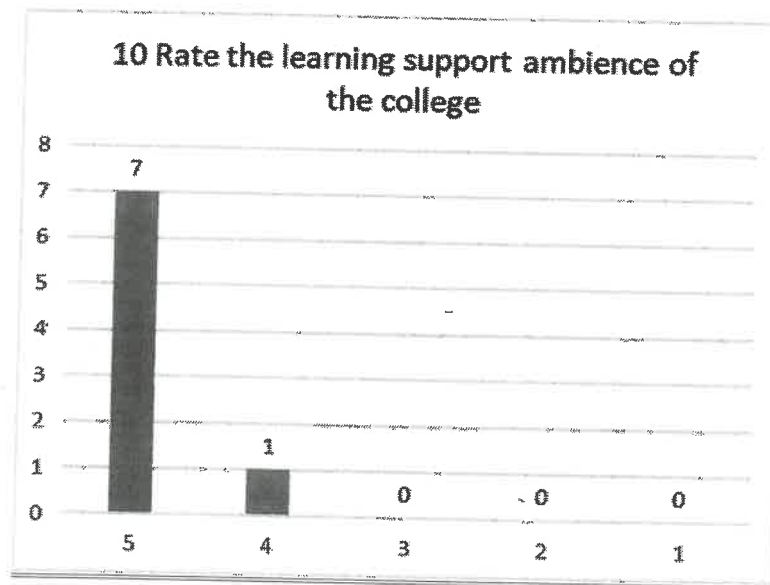

10. Rate the learning support ambience of the college