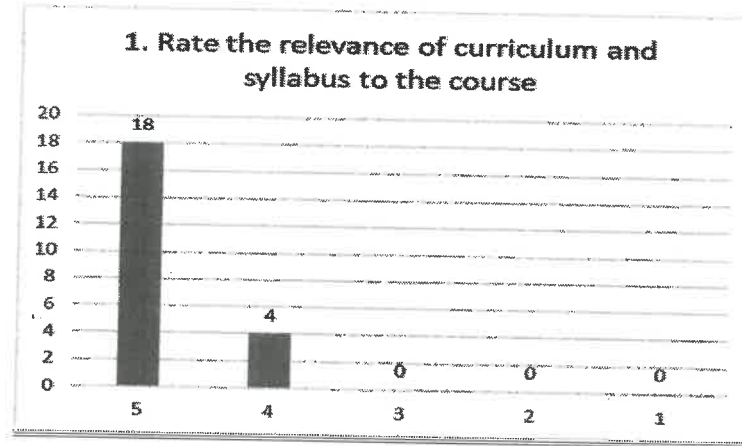

A.M. REDDY MEMORIAL COLLEGE OF ENGINEERING AND TECHNOLOGY

ESTD: 2007

Approved by AICTE, New Delhi, Affiliated to JNTUK-Kakinada

Web : www.amreddyengineering.ac.in, E.mail: principal.amreddyengineering@gmail.com
VINUKONDA ROAD, PETLURIVARI PALEM (POST), NARASARAOPET, GUNTUR (DIST), ANDHRA PRADESH, PIN: 522601, 08647-247190.

1. Rate the relevance of curriculum and syllabus to the course