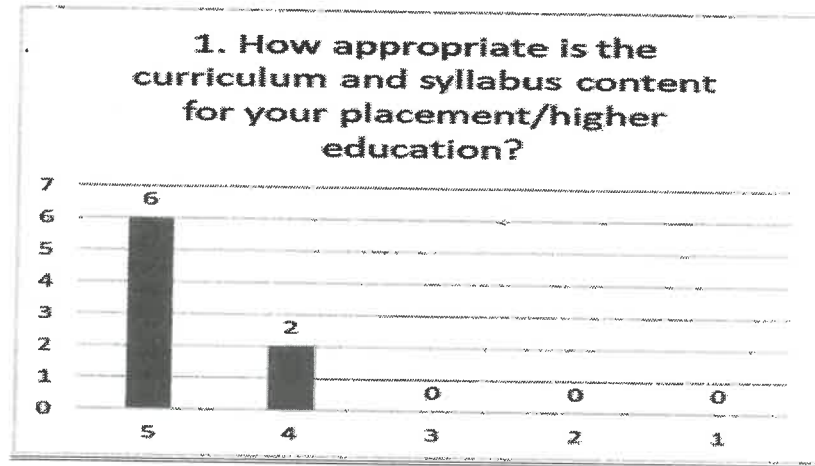

1. How appropriate is the curriculum and syllabus content for your placement/higher education?

2. Rate Experiential learning of the course