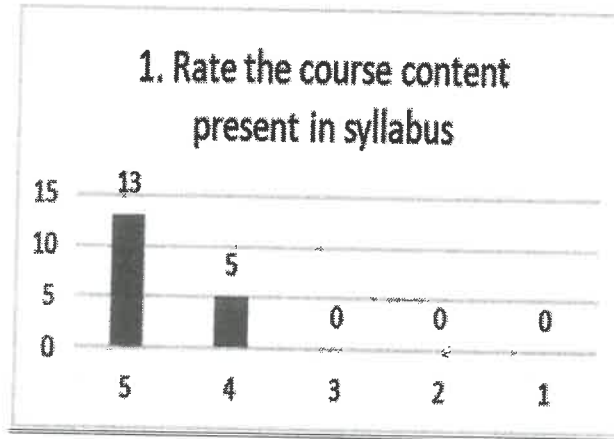

A.M. REDDY MEMORIAL COLLEGE OF ENGINEERING AND TECHNOLOGY

ESTD : 2007

Approved by AICTE, New Delhi, Affiliated to JNTUK-Kakinada

Web : www.amreddyengineering.ac.in, E.mail: principal.amreddyengineering@gmail.com
VINUKONDA ROAD, PETLURIVARIPALEM(POST), NARASARAOPET, GUNTUR (DIST), ANDHRA PRADESH, PIN:522601, 08647-247190.

1. Rate the course content present in syllabus