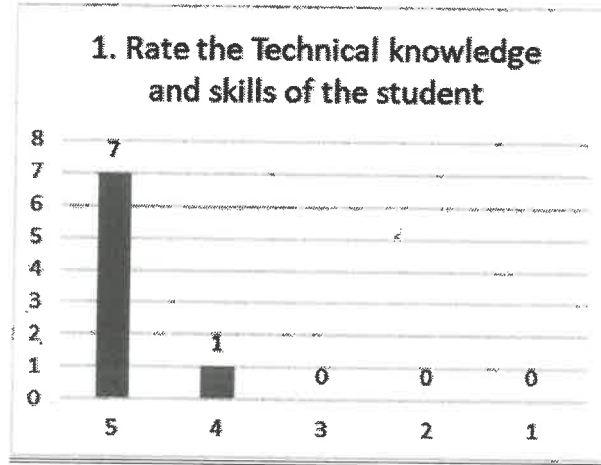

1. Rate the Technical knowledge and skills of the student