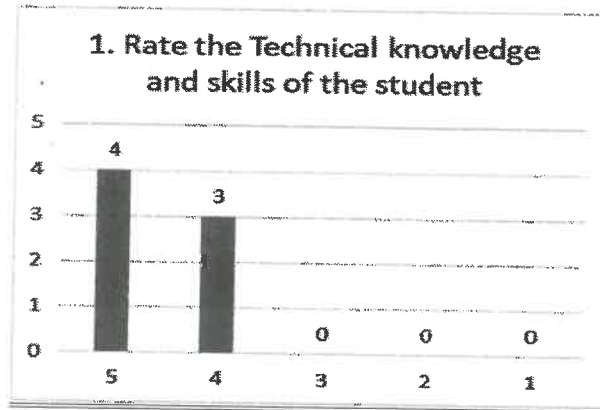

A.M. REDDY MEMORIAL COLLEGE OF ENGINEERING AND TECHNOLOGY

Approved by AICTE, New Delhi, Affiliated to JNTUK-Kakinada

Web : www.amreddyengineering.ac.in, E.mail: principal.amreddyengineering@gmail.com

VINUKONDA ROAD, PETLURIVARIPALEM(POST), NARASARAOPET, GUNTUR (DIST), ANDHRA PRADESH, PIN:522601, 08647-247190.

1. Rate the Technical knowledge and skills of the student

2. Rate the student ability to work in teams