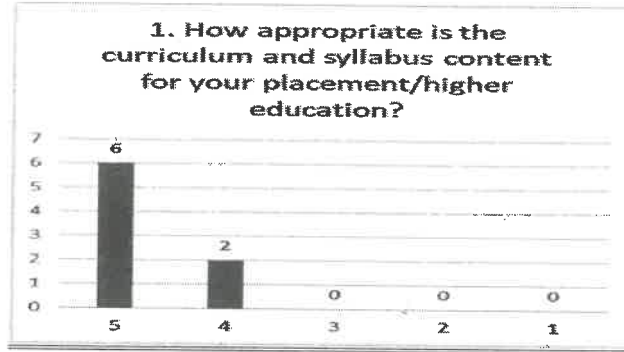

A.M. REDDY MEMORIAL COLLEGE OF ENGINEERING AND TECHNOLOGY

Approved by AICTE, New Delhi, Affiliated to JNTUK-Kakinada

Web : www.amreddyengineering.ac.in, E.mail: principal.amreddyengineering@gmail.com
VINUKONDA ROAD, PETLURIVARIPALEM(POST), NARASARAOPET, GUNTUR (DIST), ANDHRA PRADESH, PIN:522601, 08647-247190.

1. How appropriate is the curriculum and syllabus content for your placement/higher education?

2. Rate Experiential learning of the cour