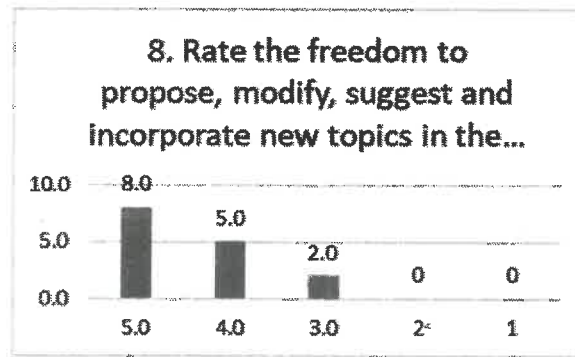

8. Rate the freedom to propose, modify, suggest and incorporate new topics in the syllabus through proper forum