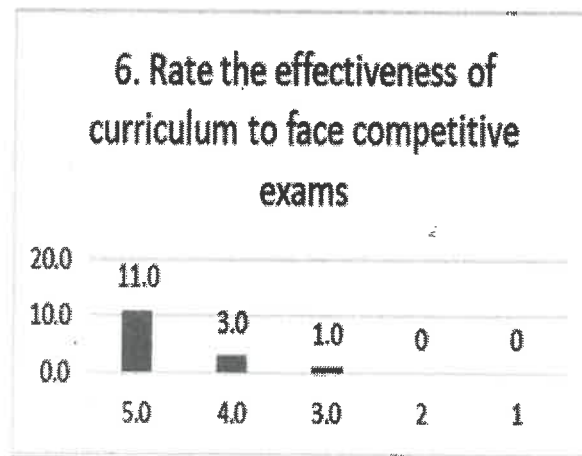

Principal
A.M. REDDY MEMORIAL COLLEGE OF
ENGINEERING & TECHNOLOGY
PETLURIVARI PALEM
Narasaraopet (Mdt), Guntur