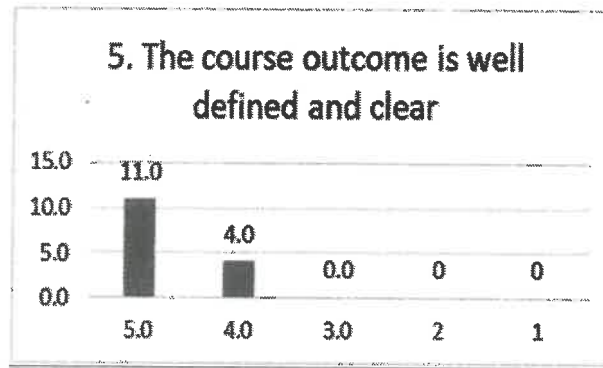

6. Rate the effectiveness of curriculum to face competitive exams