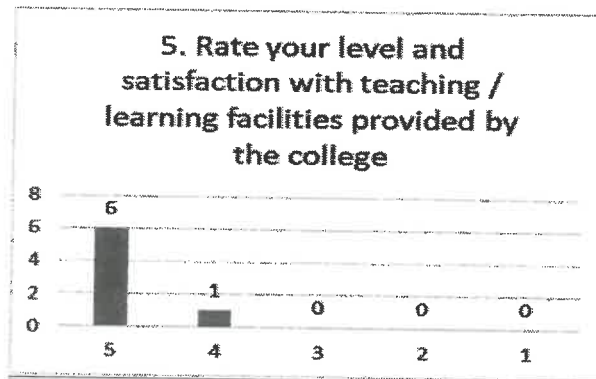

5. Rate your level and satisfaction with teaching / learning facilities provided by the College