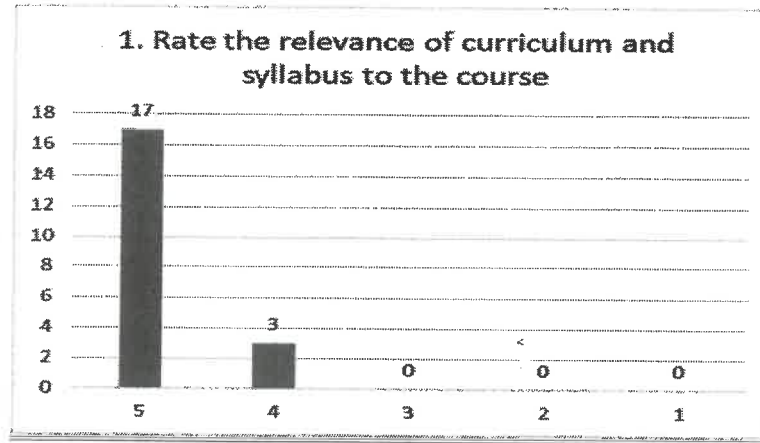

A.M. REDDY MEMORIAL COLLEGE OF ENGINEERING AND TECHNOLOGY

Approved by AICTE, New Delhi, Affiliated to JNTUK-Kakinada

Web : www.amreddyengineering.ac.in, E.mail: principal.amreddyengineering@gmail.com
VINUKONDA ROAD, PETLURIVARIPALEM(POST), NARASARAOPET, GUNTUR (DIST), ANDHRA PRADESH, PIN:522601, 08647-247190.

1. Rate the relevance of curriculum and syllabus to the course