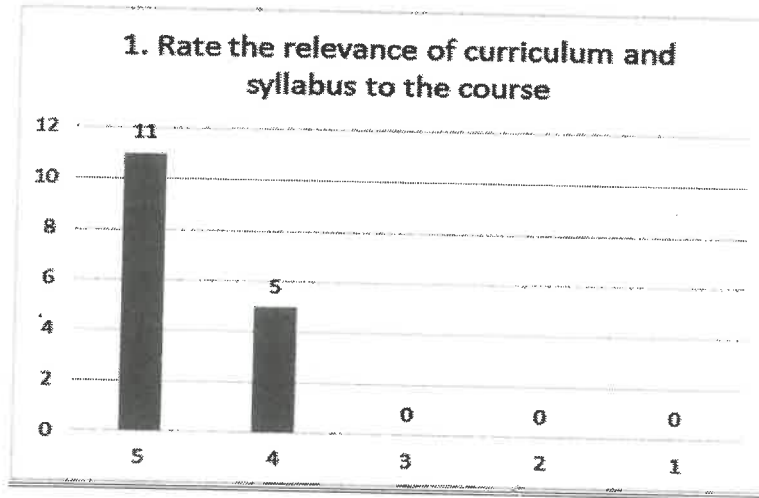

A.M. REDDY MEMORIAL COLLEGE OF ENGINEERING AND TECHNOLOGY

ESTD: 2007

Approved by AICTE, New Delhi, Affiliated to JNTUK-Kakinada

Web : www.amreddyengineering.ac.in, E.mail: principal.amreddyengineering@gmail.com
VINUKONDA ROAD, PETLURIVARIPALEM(POST), NARASARAOPET, GUNTUR (DIST), ANDHRA PRADESH, PIN:522601, 08647-247190.

1. Rate the relevance of curriculum and syllabus to the course

2. Rate the extent of syllabus covered in the class