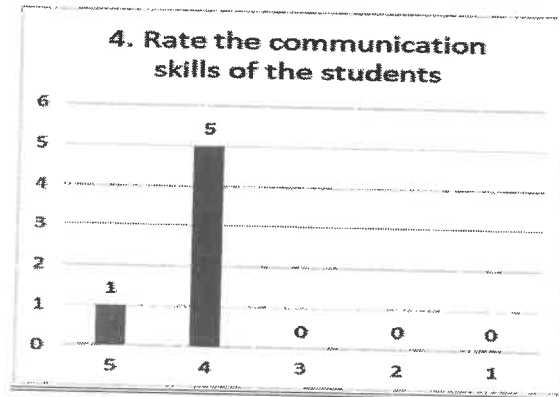

A.M. REDDY MEMORIAL COLLEGE OF ENGINEERING AND TECHNOLOGY

ESTD : 2007

Approved by AICTE, New Delhi, Affiliated to JNTUK-Kakinada

Web : www.amreddyengineering.ac.in, E.mail: principal.amreddyengineering@gmail.com
VINUKONDA ROAD, PETLURIVARIPALEM(POST), NARASARAOPET, GUNTUR (DIST), ANDHRA PRADESH, PIN:522601, 08647-247190.

4. Rate the communication skills of the students