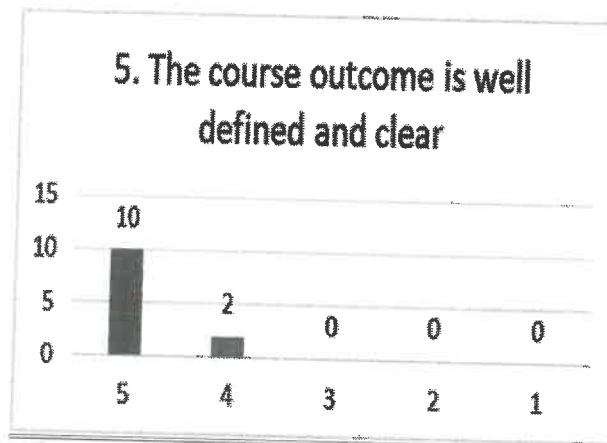

4. Rate the relevance of practical content to theory

5. The course outcome is well defined and clear

6. Rate the effectiveness of curriculum to face competitive exams

[Signature]
Principal

A.M REDDY MEMORIAL COLLEGE OF
ENGINEERING & TECHNOLOGY
PETLURIVARI PALEM
Narasaraopet (Md), Guntur, Dt