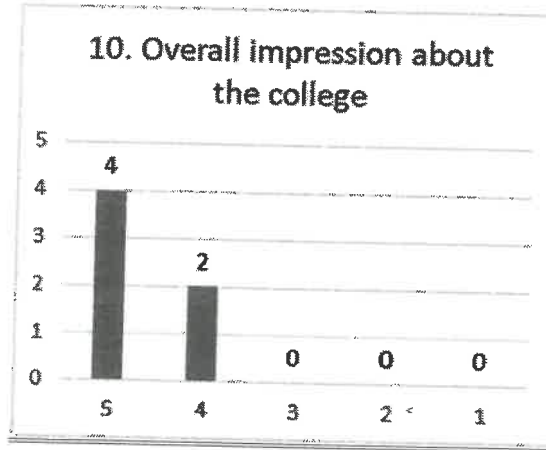

A.M. REDDY MEMORIAL COLLEGE OF ENGINEERING AND TECHNOLOGY

ESTD : 2007

Approved by AICTE, New Delhi, Affiliated to JNTUK-Kakinada

Web : www.amreddyengineering.ac.in, E.mail: principal.amreddyengineering@gmail.com

VINUKONDA ROAD, PETLURIVARIPALEM(POST), NARASARAOPET, GUNTUR (DIST), ANDHRA PRADESH, PIN:522601, 08647-247190.

10. Overall impression about the college

[Signature]
Principal

A.M REDDY MEMORIAL COLLEGE OF
ENGINEERING & TECHNOLOGY
PETLURIVARI PALEM
Narasaraopet (Mdi), Guntur Dt.

[Signature]
PRINCIPAL
Principal

A.M REDDY MEMORIAL COLLEGE OF
ENGINEERING & TECHNOLOGY
PETLURIVARI PALEM
Narasaraopet (Mdi), Guntur Dt.