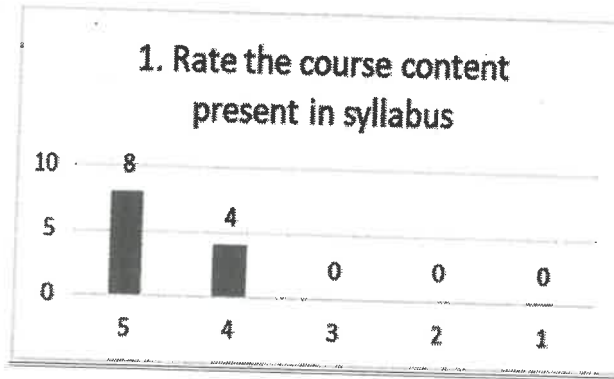

1. Rate the course content present in syllabus