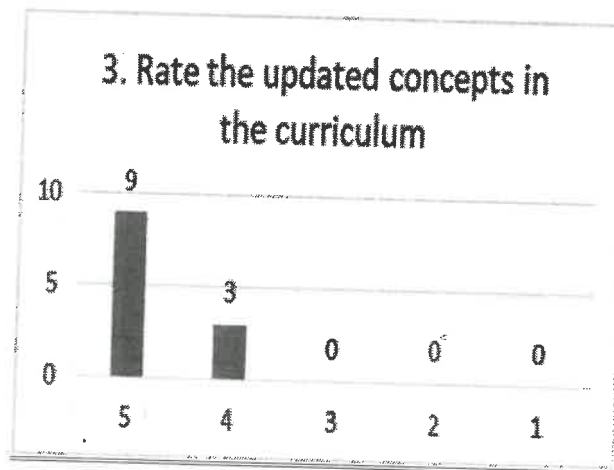

3. Rate the updated concepts in the curriculum

[Signature]
Principal
A.M. REDDY MEMORIAL COLLEGE OF
ENGINEERING & TECHNOLOGY
PETLURIVARI PALEM
Narasaraopet (Md), Guntur, Dr