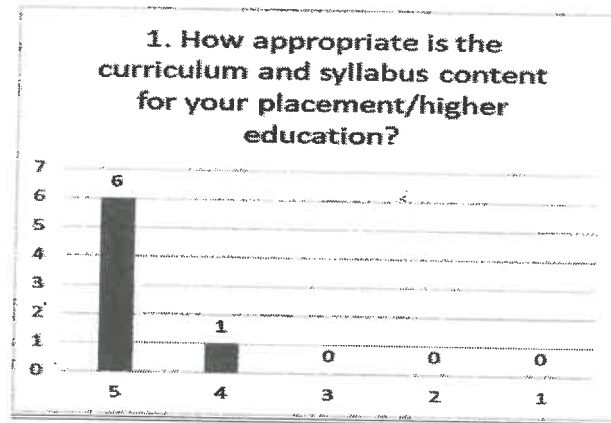

A.M. REDDY MEMORIAL COLLEGE OF ENGINEERING AND TECHNOLOGY

ESTD: 2007

Approved by AICTE, New Delhi, Affiliated to JNTUK-Kakinada

Web : www.amreddyengineering.ac.in, E.mail: principal.amreddyengineering@gmail.com
VINUKONDA ROAD, PETLURIVARIPALEM(POST), NARASARAOPET, GUNTUR (DIST), ANDHRA PRADESH, PIN:522601, 08647-247190.

1. How appropriate is the curriculum and syllabus content for your placement/higher education?

2. Rate Experiential learning of the cour